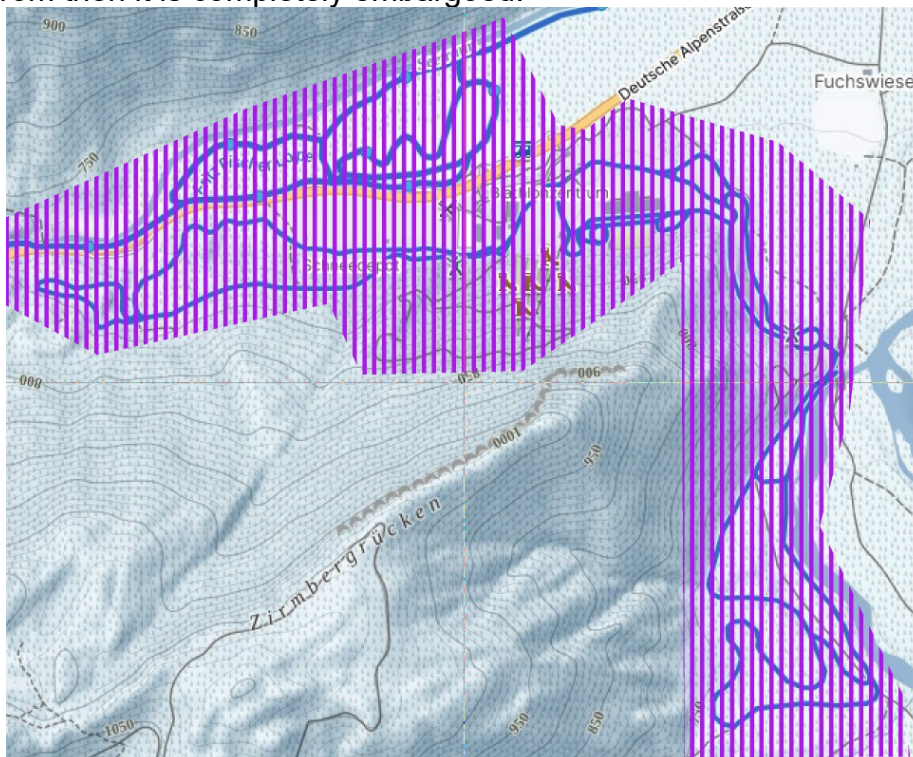

## Embargoed Areas WCup and WMSOC Germany 2025

The totality of the Reit im Winkl plateau is to be considered as embargoed. Access to all accommodations via road is allowed.

<https://mapy.cz/s/pusotefako>

Copyright mapy.cz

In the Chiemgau Arena the use of the permanent ski and roller tracks **without a map** is permitted until **October 31, 2024**. A registration and payment in the arena office is obligatory! From then it is completely embargoed.

<https://mapy.cz/s/fasonuvevu>

Copyright mapy.cz