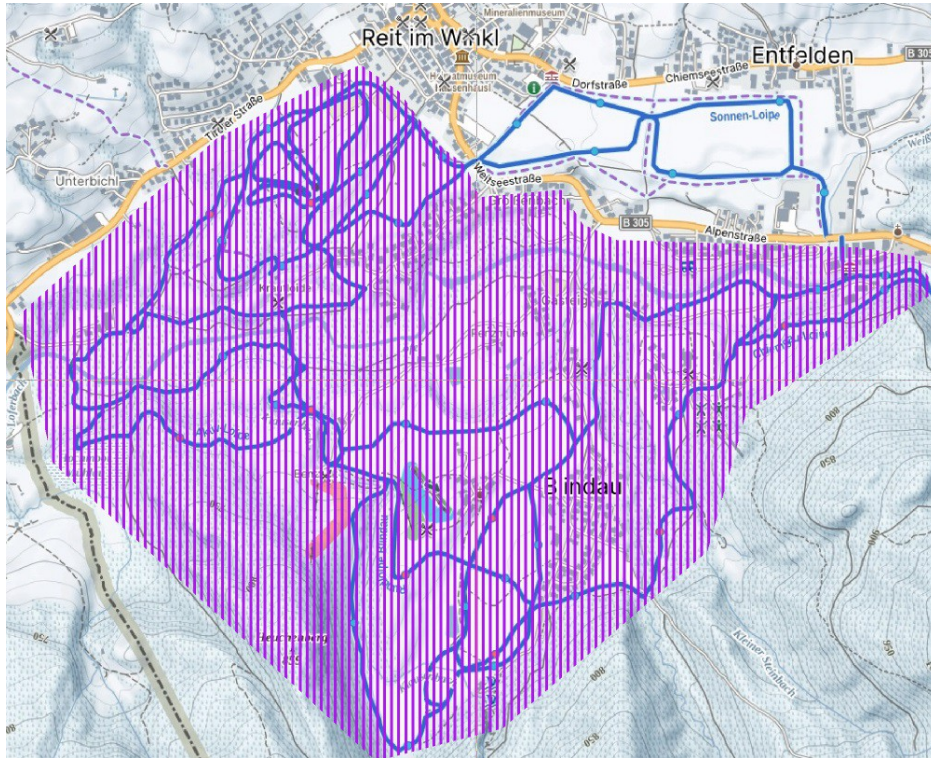

## Embargoed Areas WCup and WMSOC Germany 2025

The totality of the Reit im Winkl plateau is to be considered as embargoed. Access to all accommodations via road is allowed.

<https://mapy.cz/s/pusotefako>

Copyright mapy.cz

In the Chiemgau Arena the use of the permanent ski and roller tracks **without a map** is permitted until **October 31, 2024**. A registration and payment in the arena office is obligatory! From then it is completely embargoed.

<https://mapy.cz/s/fasonuvevu>

Copyright mapy.cz