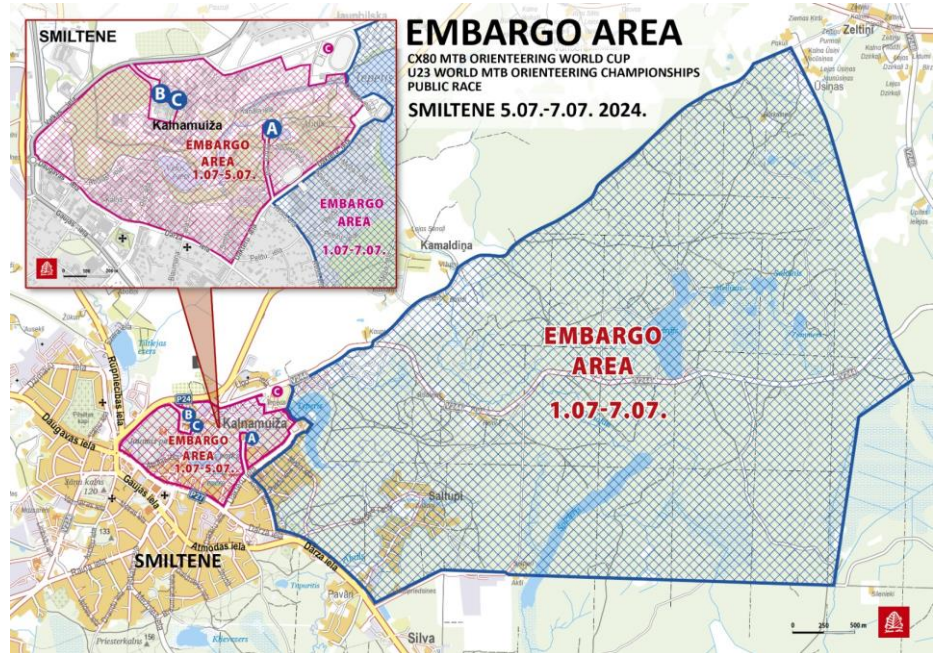

Picture 2

Other areas info		
Event contact person for embargoed areas:	Name:	Email/Telephone no:
	Ildze Straume	ildze.straume@gmail.com
Event contact for training areas