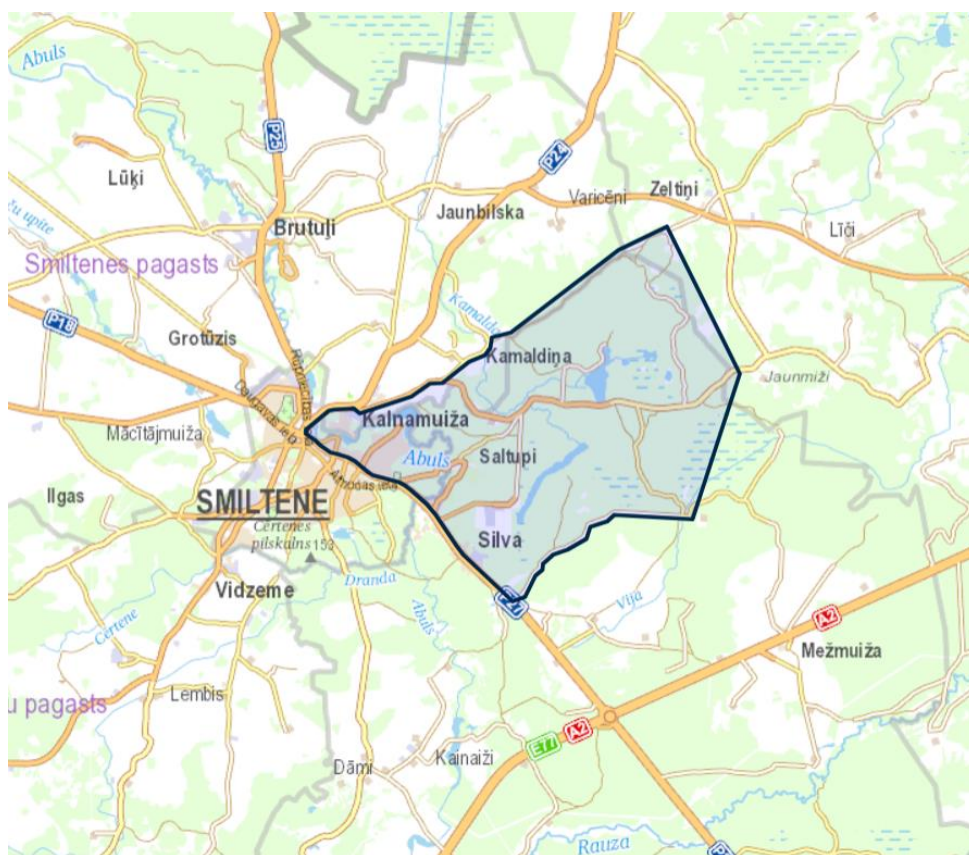

Embargoed Areas for MTBO World Cup round 2, Smiltene, Latvia

| | |
|--|--|
| Event | MTBO World Cup round 2, Smiltene, Latvia U23 World MTBO Championships, Smiltene, Latvia |
| Embargo valid from: (date) | 27-09-2023 |
| Change tracking: | 27-09-2023: Version 1 published |
| Overview map: (country overview) |  <p>The map shows Latvia and parts of neighboring countries Igaunija to the north and Lietuva to the south. Major cities like Riga, Jelgava, and Smiltene are labeled. The area around Smiltene is highlighted in orange, indicating the embargoed region.</p> |
| Detailed Embargoed areas info: | <p>The highlighted area on the map in <i>Picture 1</i> represents the orienteering maps 0781_2011, 1095_2015, 1005_2019 and 1261_2019 (the maps might have a different number) and it is embargoed until 7 July 2024 for competitors, coaches, team leaders, etc. The embargo applies to all persons who, through their knowledge of the area, can influence the results of the competitions. The area is closed for all orienteering activities. It is not allowed to visit it.</p> |