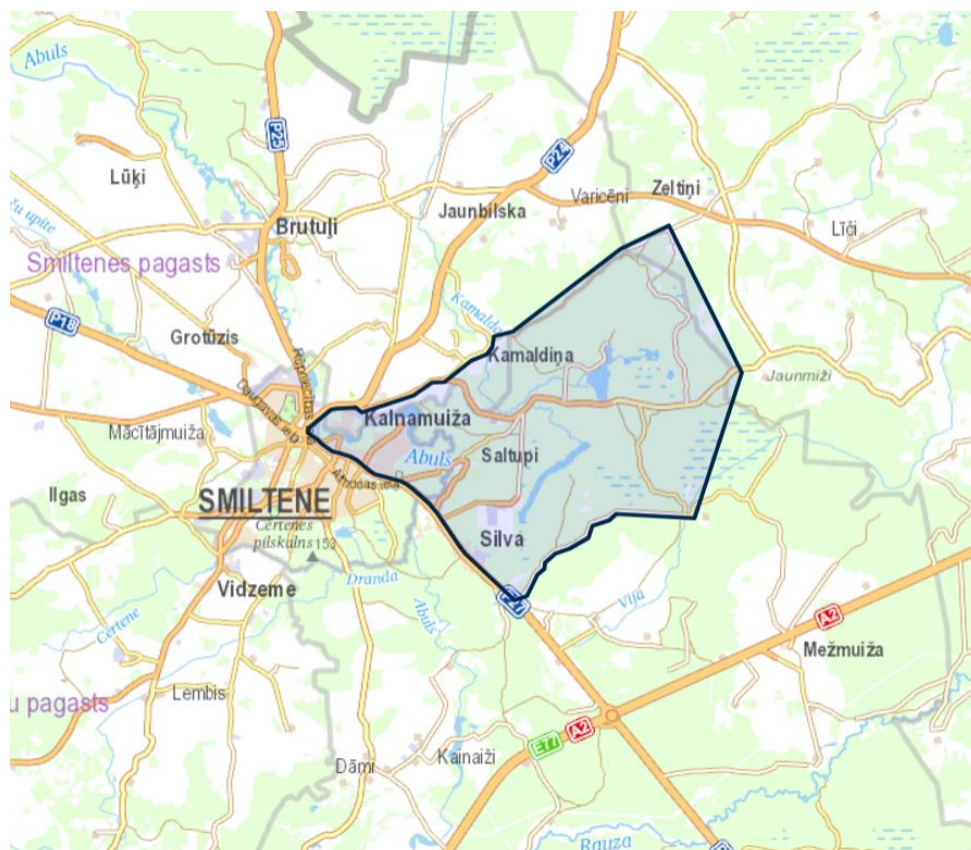

As of July 1, there are changes in embargo area, please see picture 2. The purple part of map is embargoed from July 1 until 5.07 17:00 o'clock. The blue part of map is embargoed until end of competition on July 7.07.

There is established access to accommodation (marked with A, B, C). Please note that it includes only access street and accommodation territory/yard (accommodation A) or building complex (in case of accommodation B and C).

The embargo applies to all persons who, through their knowledge of the area, can influence the results of the competitions. The area is closed for all orienteering activities. It is not allowed to visit it.

Picture 1