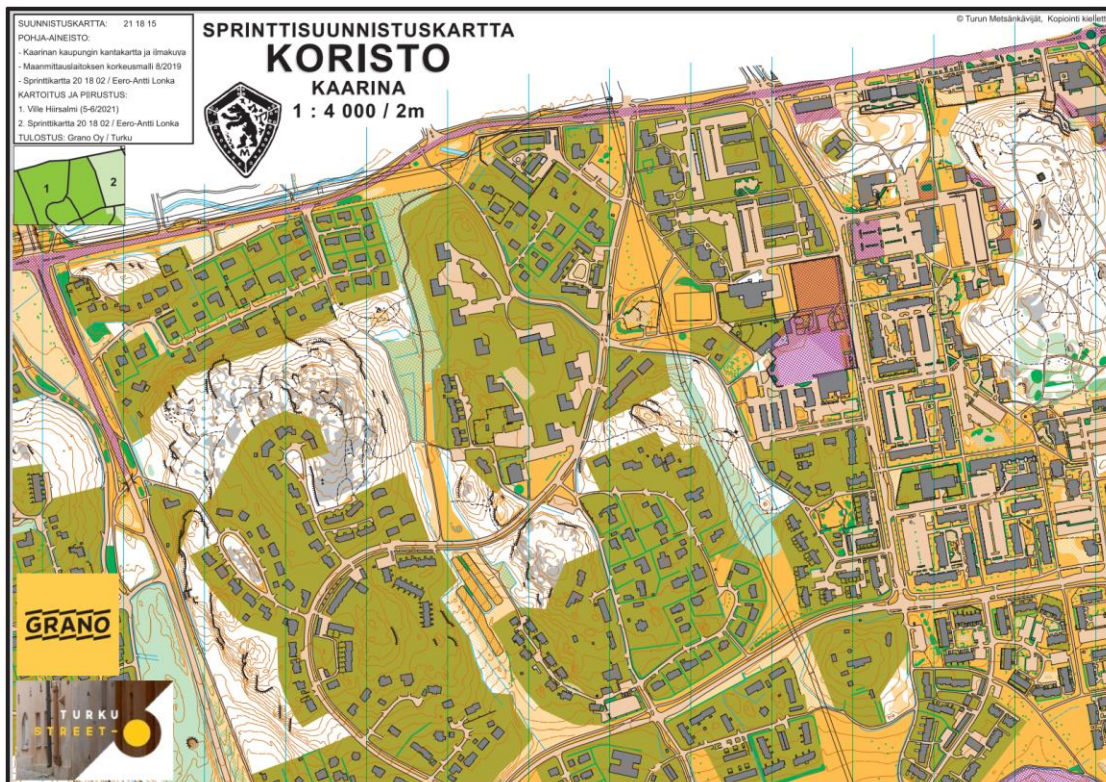

ETOC2024

European Trail
Orienteering Championships 2024

Koristo (2021)

Contacts

Email: etoc2024@tume.fi

Website: www.tume.fi/etoc2024

Organisers