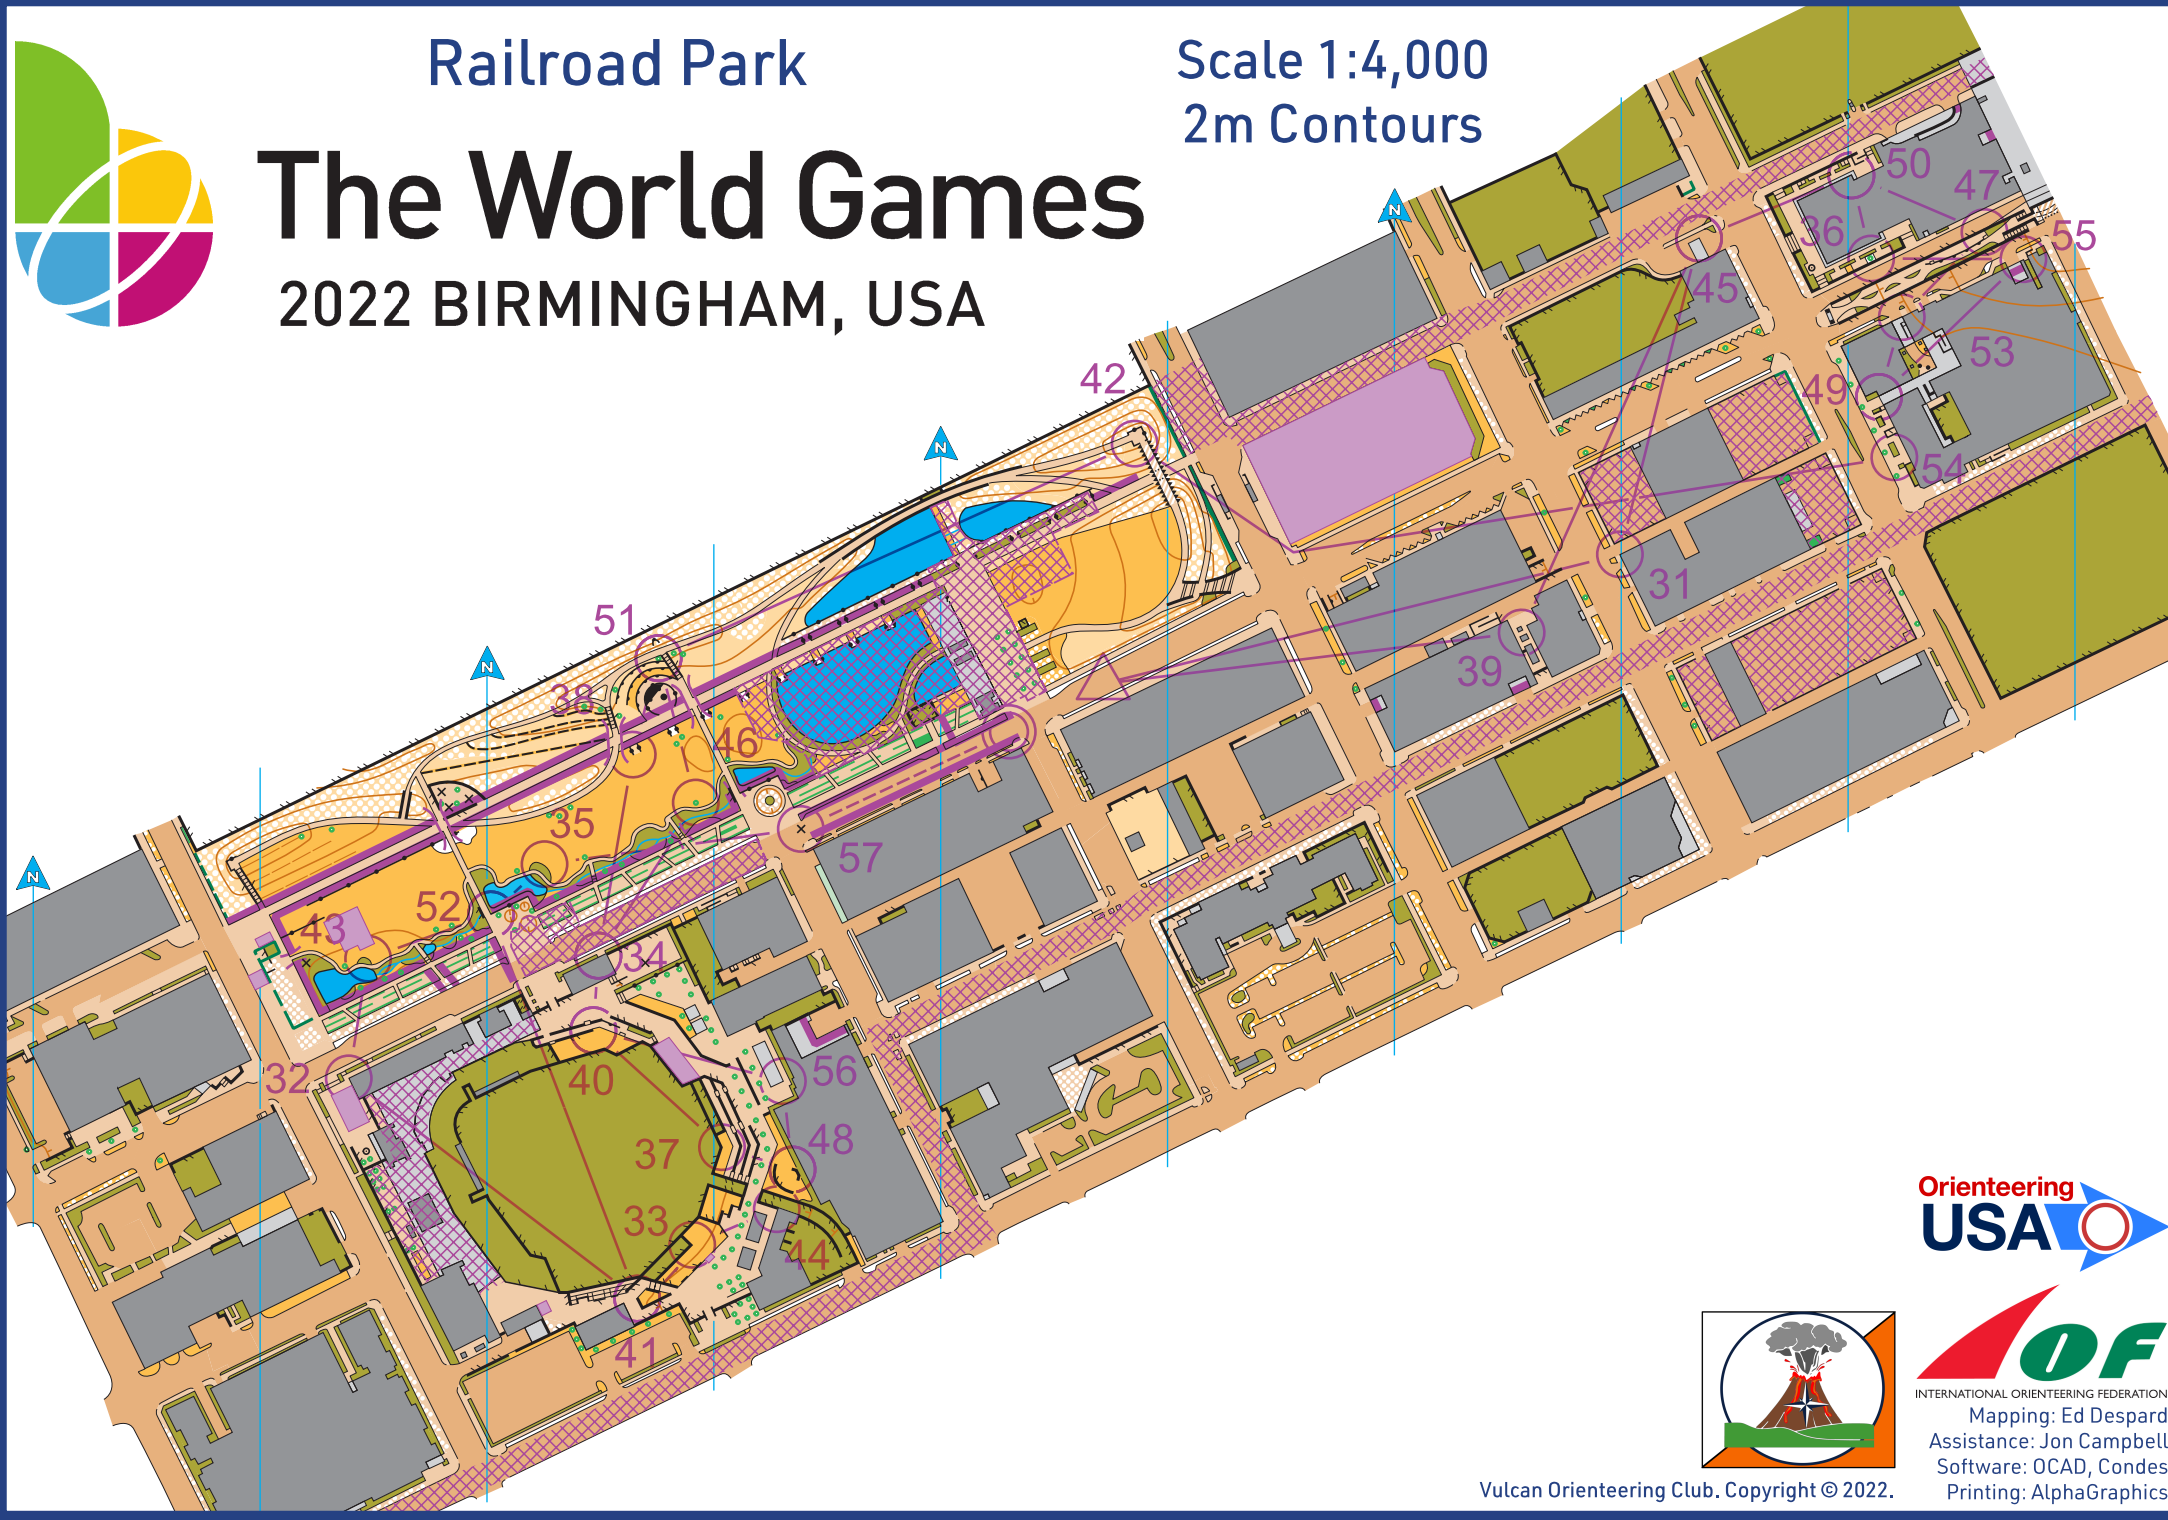

Railroad Park

The World Games

2022 BIRMINGHAM, USA

Scale 1:4,000
2m Contours

WG 2022
7/17/2022

All Forkings		3.2-3.5 km		14 m	
▷		/			
1 39 ↑	■ ■			⊖	
1 31	■			<	
2 45	Π			⊥	
3 50	■			∧	
4 36	↑			○	
5 55 ←	■			∧	
4 47	▨			∧	
5 53 ↗	■			<	
6 49 ↗	■			∨	
7 54 ↖	☼			∨	
8 42	↗			⊥	
9 51 ←	↑			○	
10 46	↑			○	
10 38 ←	↗			∨	
11 34	▨			∨	
12 40 ↓	↗			⊥	
13 56	Π			>	
13 37 ←	↗			>	
14 48 →	↗			∧	
15 44	■ ↗				
16 33	↗			>	
17 41 ↓	↗			⊥	
18 32	■			<	
19 43 ↖	☼			○	
20 52	↗			✓	
21 35	☼			○	
22 57	×				

IOF
INTERNATIONAL ORIENTEERING FEDERATION
Mapping: Ed Despard
Assistance: Jon Campbell
Software: OCAD, Condes
Printing: AlphaGraphics

Vulcan Orienteering Club. Copyright © 2022.

○----- 120 m ----->○