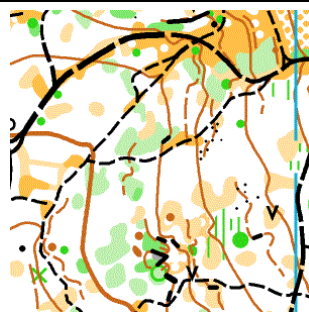

Maps and Terrain

Map: Kivrot Hamaccabim (2014)

Scale: 1:10000, 5m contours.

Map maker: Petr Matula
(Old map: S. Yakimov, 2002)

Mixed natural and planted pine/fir forests with a large network of paths and trails. Some steep hills. Some areas of heavy undergrowth and some areas with numerous rock features.