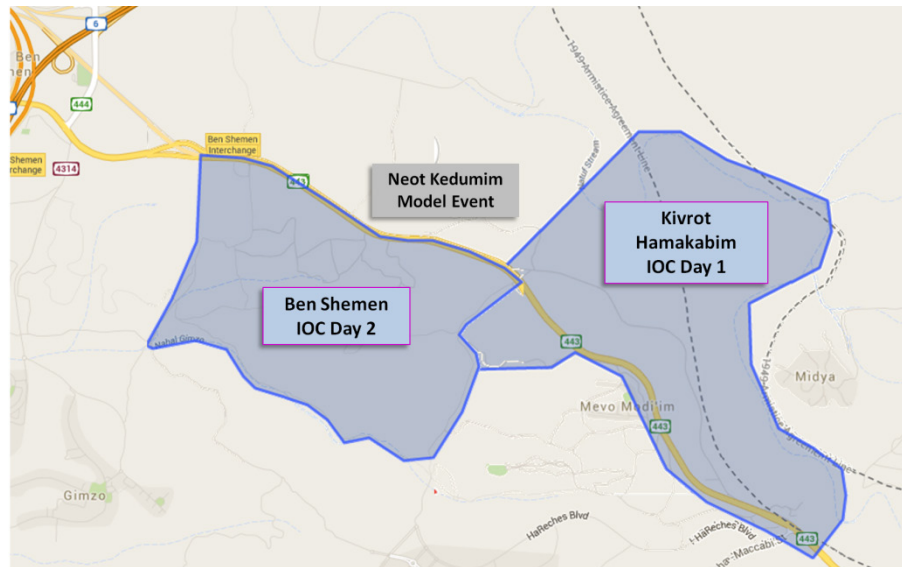

Jury

Eytan Amiaz, Amit Wainer, Yakir Goldner (Day 1), Rafi Heiman (Day 2)

Embargoed Areas

Entry to the embargoed areas is prohibited for potential team members, leaders and others, who through the knowledge of the terrain could influence results of the WRE and/or Israel Open competition. However, paved public roads passing through the area may be used. (Route 443)