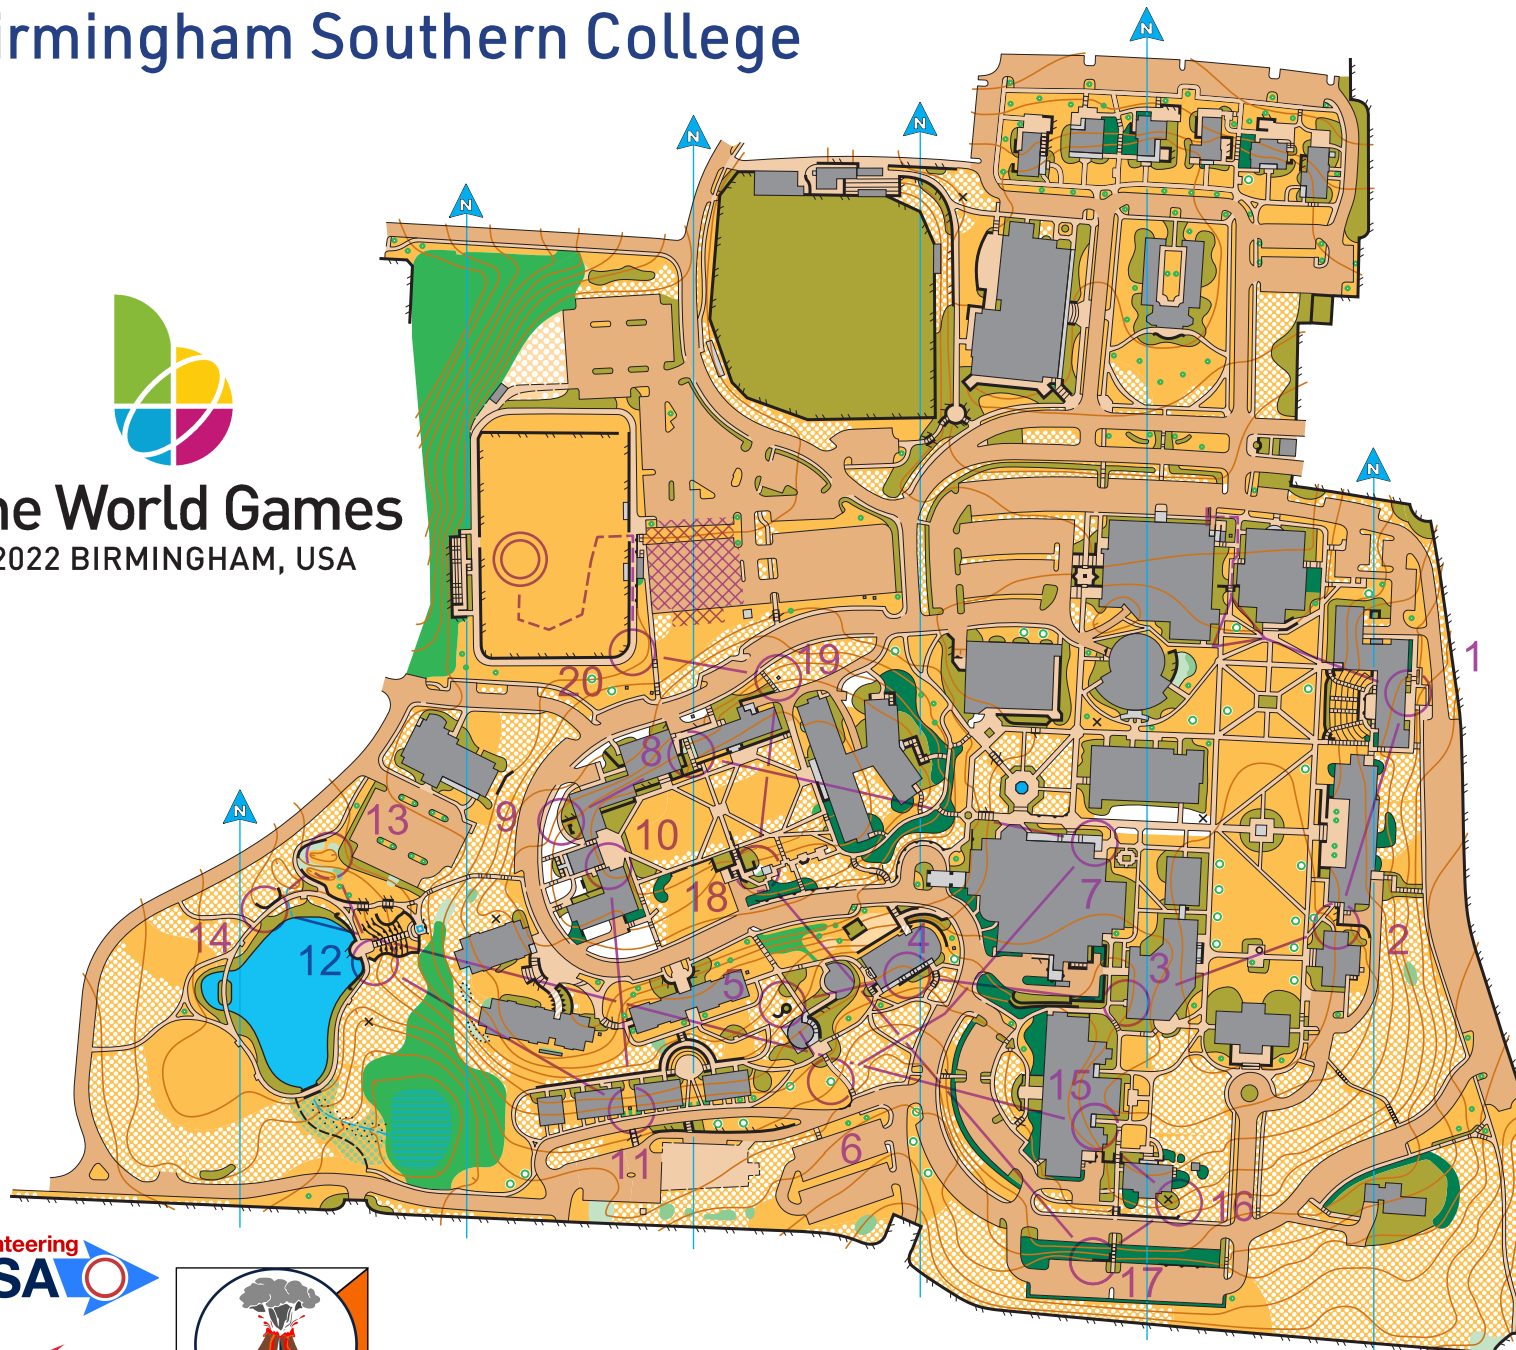

# Birmingham Southern College

Scale 1:4,000  
2m Contours

The World Games  
2022 BIRMINGHAM, USA

TWG 2022 Sprint 7/15/2022				
Women	3.4 km	98		
----- 75 m ----->△				
▷		↑		○
1	31	↓	☼	♀
2	32	↗		└
3	35	↘		├
4	42	↙	↗	┆
5	40	↗		○
6	51	↑		♀
7	41	■		└
8	46	↗ ↘		≡
9	33	☼		○
10	49	↘	■	∧
11	48		⊗	└
12	50	→	↗	< ∨
13	53	↑	⊙	○
14	38	↗		♀
15	43	Π		└
16	37	☼		○
17	39	↗		└
18	36	→	↗	└
19	44	×		○
20	54	↗		└
○----- 190 m ----->○				

Vulcan Orienteering Club. Copyright © 2022.

Mapping: Ed Despard  
Assistance: Jon Campbell  
Software: OCAD, Condes  
Printing: AlphaGraphics