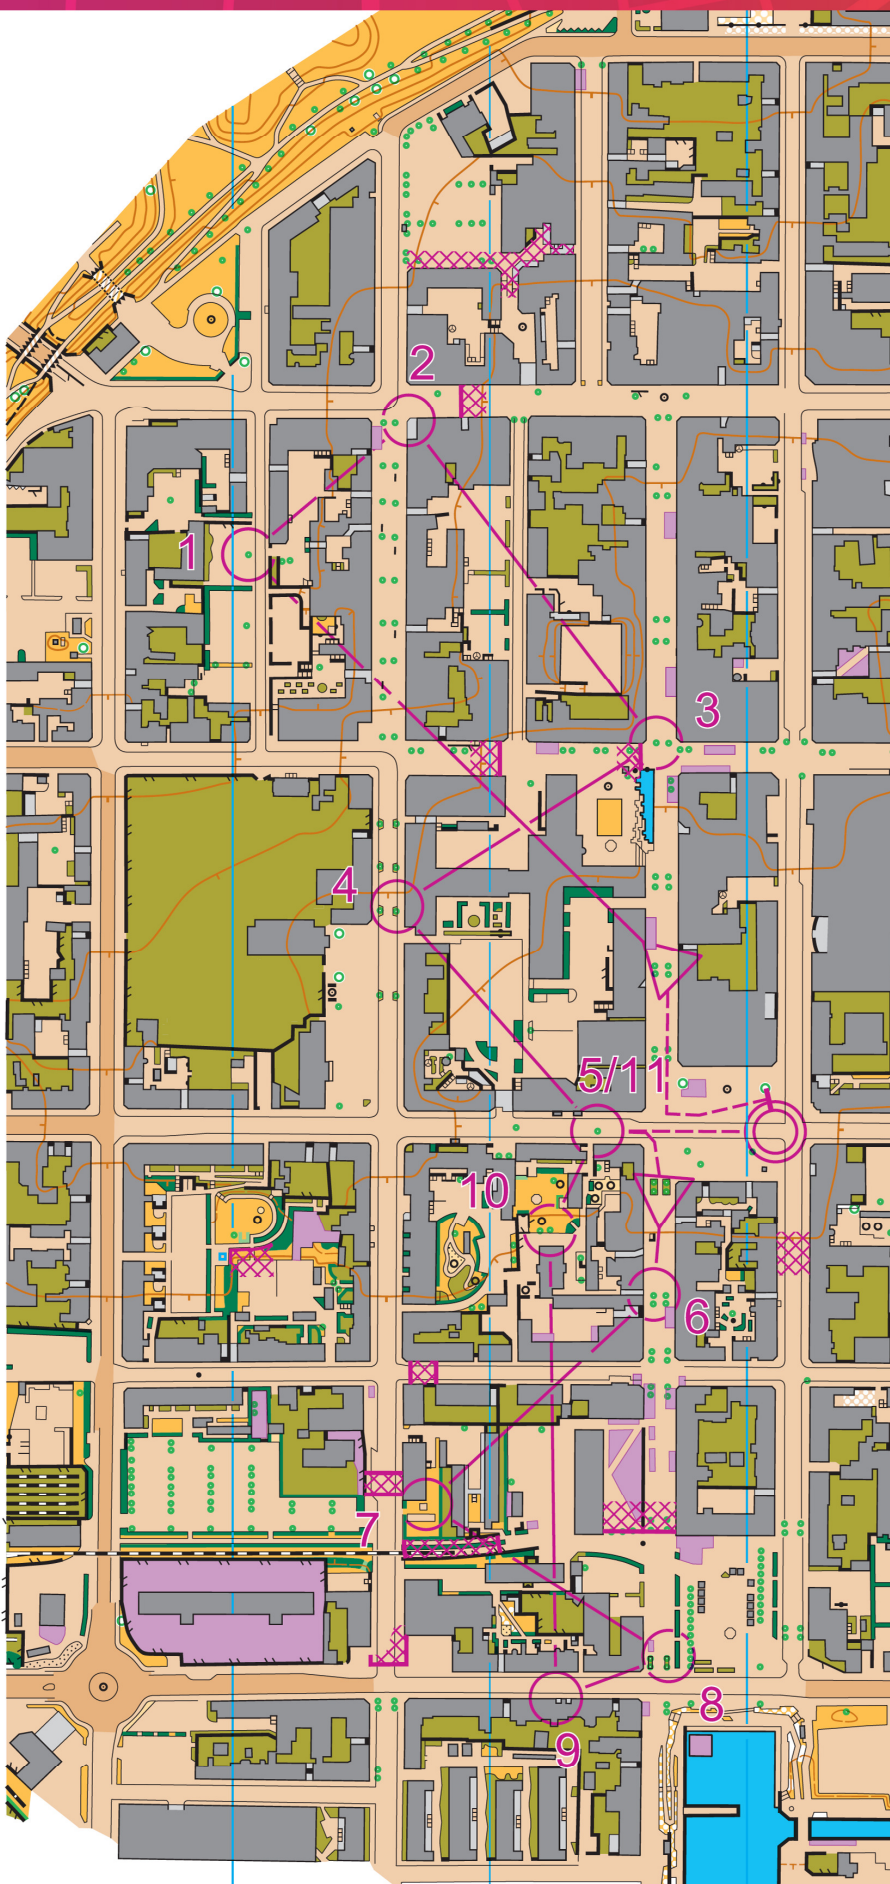

Fredericia

Sprint orienteering map
Scale 1:4 000
Contour interval 2.5 m

WOC 2022 KO Sprint F				
Men/Women F	2,4 km	15 m		
----- 120 m ----->△				
▷	↗	↑		○
1 151		↑		○
2 181		Π		○
3 185	↖	↑		○
4 182	→	◇		┌
5 150		↑		○
○----- 55 m ----->△				
▷	→	⊠		┌
6 152	↖	↑		○
7 183	↑	▨		┌
8 186	→	⊠		┌
9 180	←	■		┌
10 184	→	↑		○
11 150		↑		○
○----- 85 m ----->⊙				

www.condes.net 10.2.22 WOC 2022
Fredericia finaler udleveringskor 2022.06.20

Special symbols:
○ Outdoor sports facility or children's playground equipment
× Special object

Survey and cartography by Gediminas Trimakas

Large parts of the map cover private areas. It is therefore not allowed to use the map for orienteering/run the course shown on the map. Access permissions to private areas were only valid for the WOC competitors during their race.