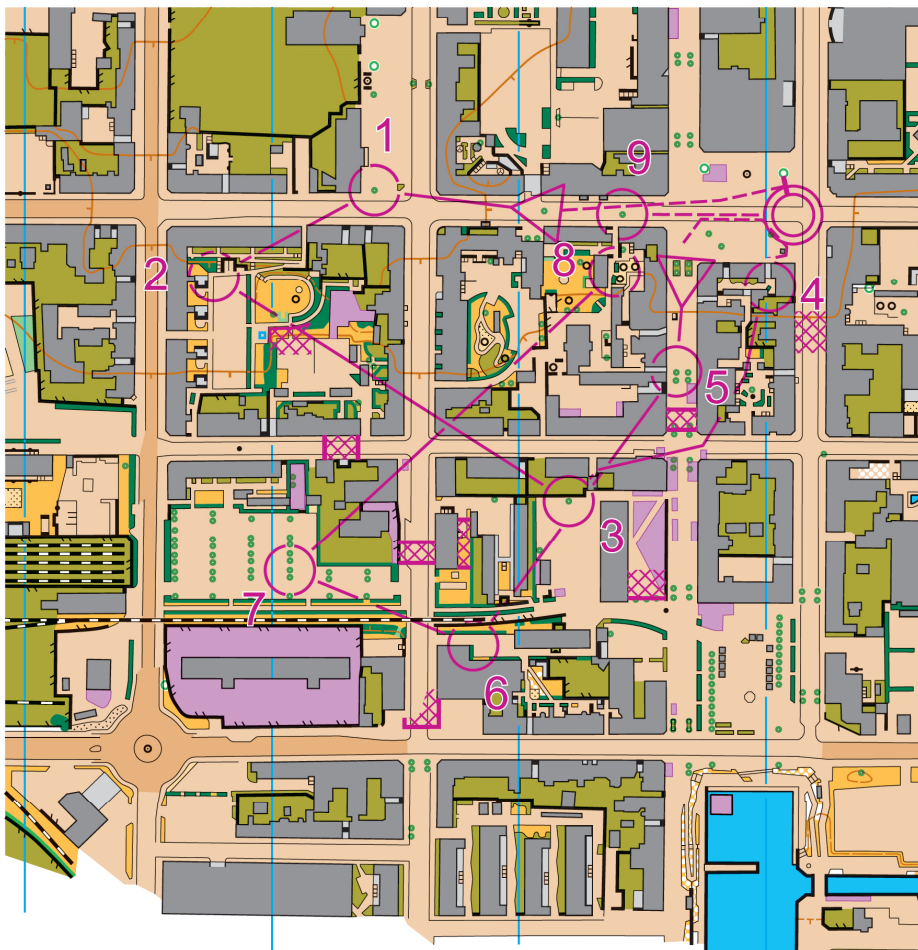

Fredericia

Sprint orienteering map
Scale 1:4 000
Contour interval 2.5 m

WOC 2022 KO Sprint F				
Women SF	1,9 km	10 m		
----- 120 m -----> Δ				
▶		↑		○
1	174	↑		○
2	173	↘	▨	┌
3	175	↑		○
4	178	↗		↗
○----- 100 m -----> Δ				
▶	→	⊛		┌
5	152	↖	↑	○
6	176		⊛	┌
7	172		↑	○
8	177	↑	↗	┌
9	150	↑		○
○----- 85 m -----> ⊙				

www.condes.net 10.2.22 WOC 2022
Fredericia finaler udleveringskor 2022.06.20

Special symbols:
○ Outdoor sports facility or children's playground equipment
x Special object

Survey and cartography by Gediminas Trimakas

Large parts of the map cover private areas. It is therefore not allowed to use the map for orienteering/run the course shown on the map. Access permissions to private areas were only valid for the WOC competitors during their race.