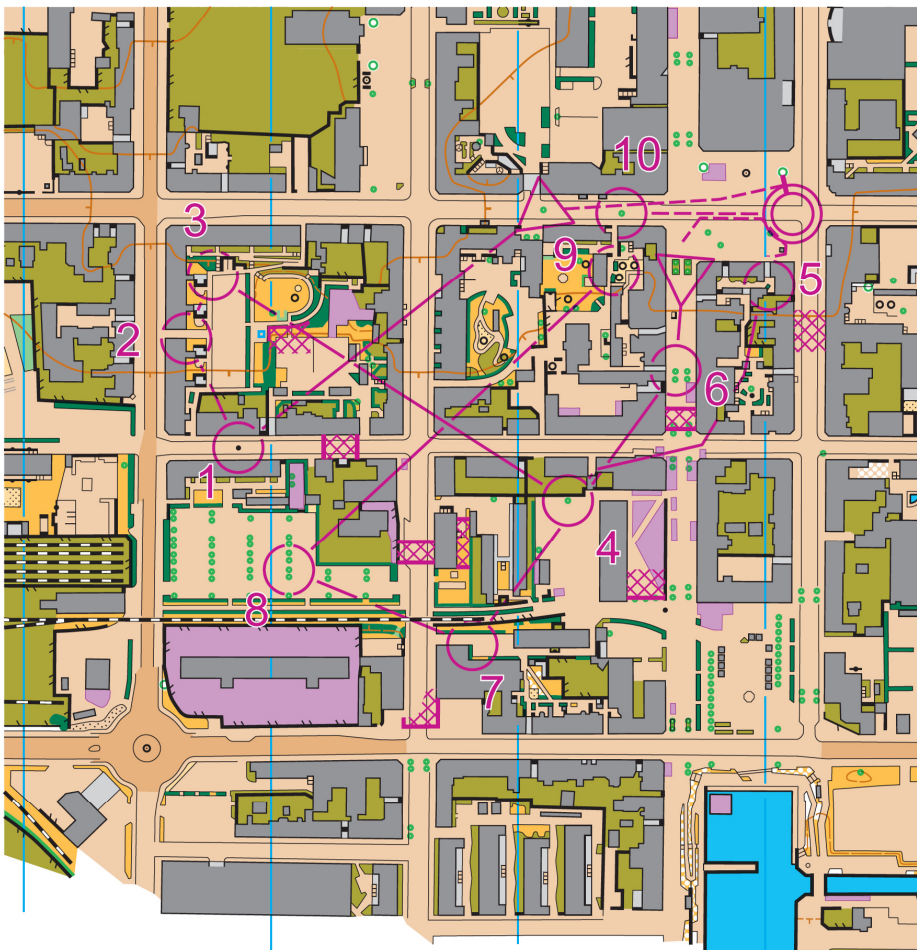

# Fredericia

Sprint orienteering map  
Scale 1:4 000  
Contour interval 2.5 m

WOC 2022 KO Sprint F				
Men SF	2,1 km	12,5 m		
---- 120 m ---->△				
▷		↑		○
1	171	▲		○
2	170	↑	■	└
3	173	↘	▨	┌
4	175	↑		○
5	178	↗		└
○---- 100 m ---->△				
▷		→	⊛	┌
6	152	↖	↑	○
7	176	⊛		└
8	172		↑	○
9	177	↑	↗	┌
10	150	↑		○
○---- 85 m ---->⊙				

www.condes.net 10.2.22 WOC 2022  
Fredericia finaler udleveringskor 2022.06.20

- Special symbols:
- Outdoor sports facility or children's playground equipment
  - × Special object

Survey and cartography by Gediminas Trimakas

Large parts of the map cover private areas. It is therefore not allowed to use the map for orienteering/run the course shown on the map. Access permissions to private areas were only valid for the WOC competitors during their race.