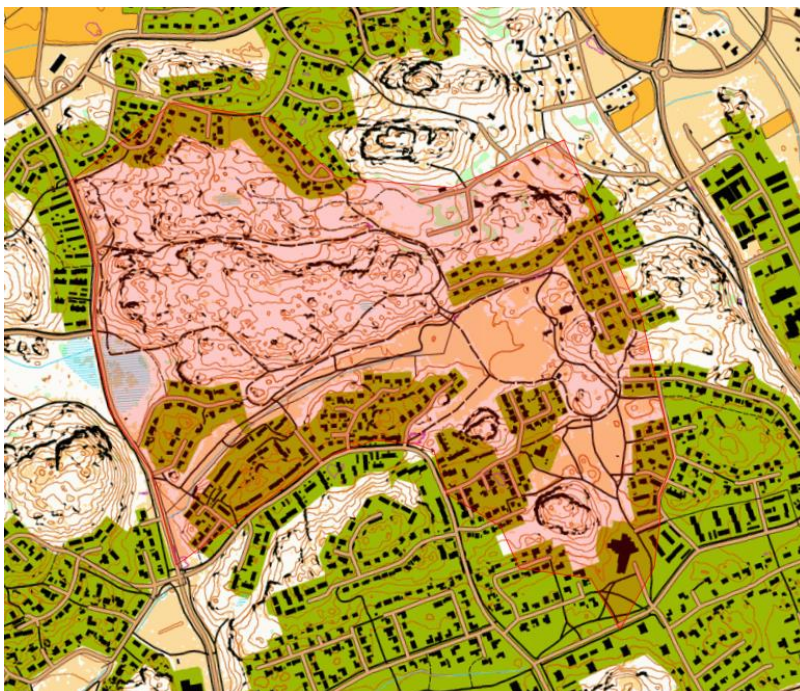

### Embargoed areas

From 29 May 2022, all potential ETOC 2024 participants, coaches, and team officials, as well all those people who could supply ETOC team members with information about the terrain, are prohibited to enter the embargoed areas. The detailed embargoed areas can be seen in [the map register of the Finnish Orienteering Federation](#) (“Harjoituskiellot”=Embargoed areas).

#### 1) General map of embargoes and other locations

(RED=EMBARGO, GREEN=TRAINING MAP)

[LINK TO ABOVE MAP](#)

2) Kuparivuori, Naantali

3) Suovuori, Naantali

4) Impivaara, Turku

5) Katariinanlaakso, Turku

6) Paavo Nurmi Stadion, Turku