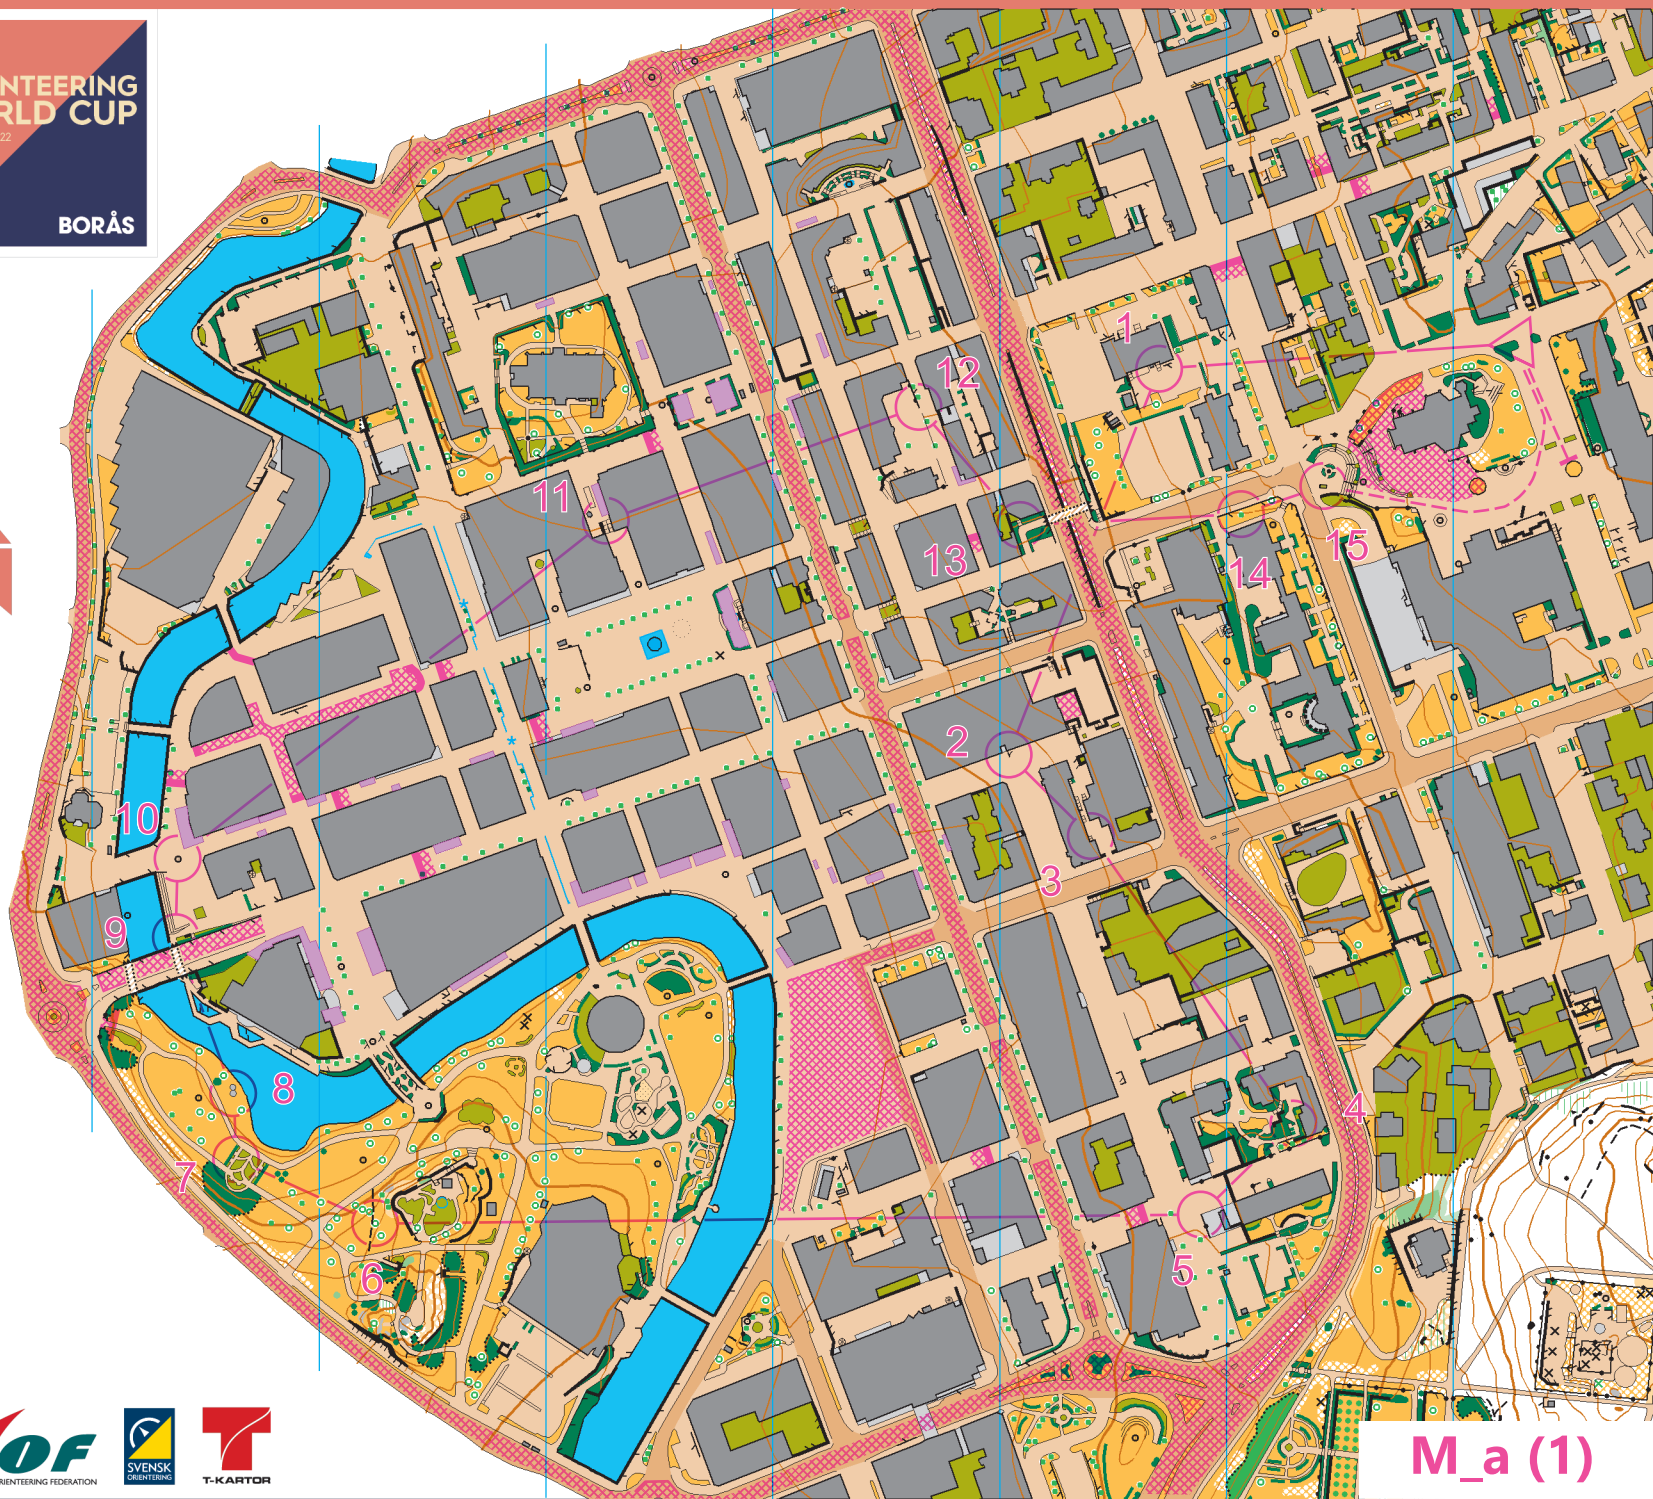

SPRINT RELAY

29 MAY 2022

BORÅS C

SCALE: 1:4 000 CONTOURS: 2M

ORIENTEERING WORLD CUP

May 26-29, 2022
SWEDEN

BORÅS

Map maker: Maths Carlsson
Base material: Borås stad, basemap/LIDAR
Software: PcMapper Asmund/GPS och OCAD
Copyright: OWC Borås
Print: KARTSAM

World Cup Borås - Relay

M_a 3,9 km 70 m

70 m →△

▷		⊗		○
1	48	↗		└
2	50	↖		└
3	35	↓ ↗		└
4	36	↑ ⊗		└
5	38	↗		└
6	39	↑ ⊗	⊗	○
7	40	↑ ⊗		└
8	41	↓ ⊗		○
9	42	⊗		└
10	45	⊗		○
11	43	↗		└
12	44	↗		└
13	46	↗		└
14	47	↑ ⊗	⊗	○
15	250	⊗		○

○ --- 180 m --- →△

BORÅS STAD

M_a (1)