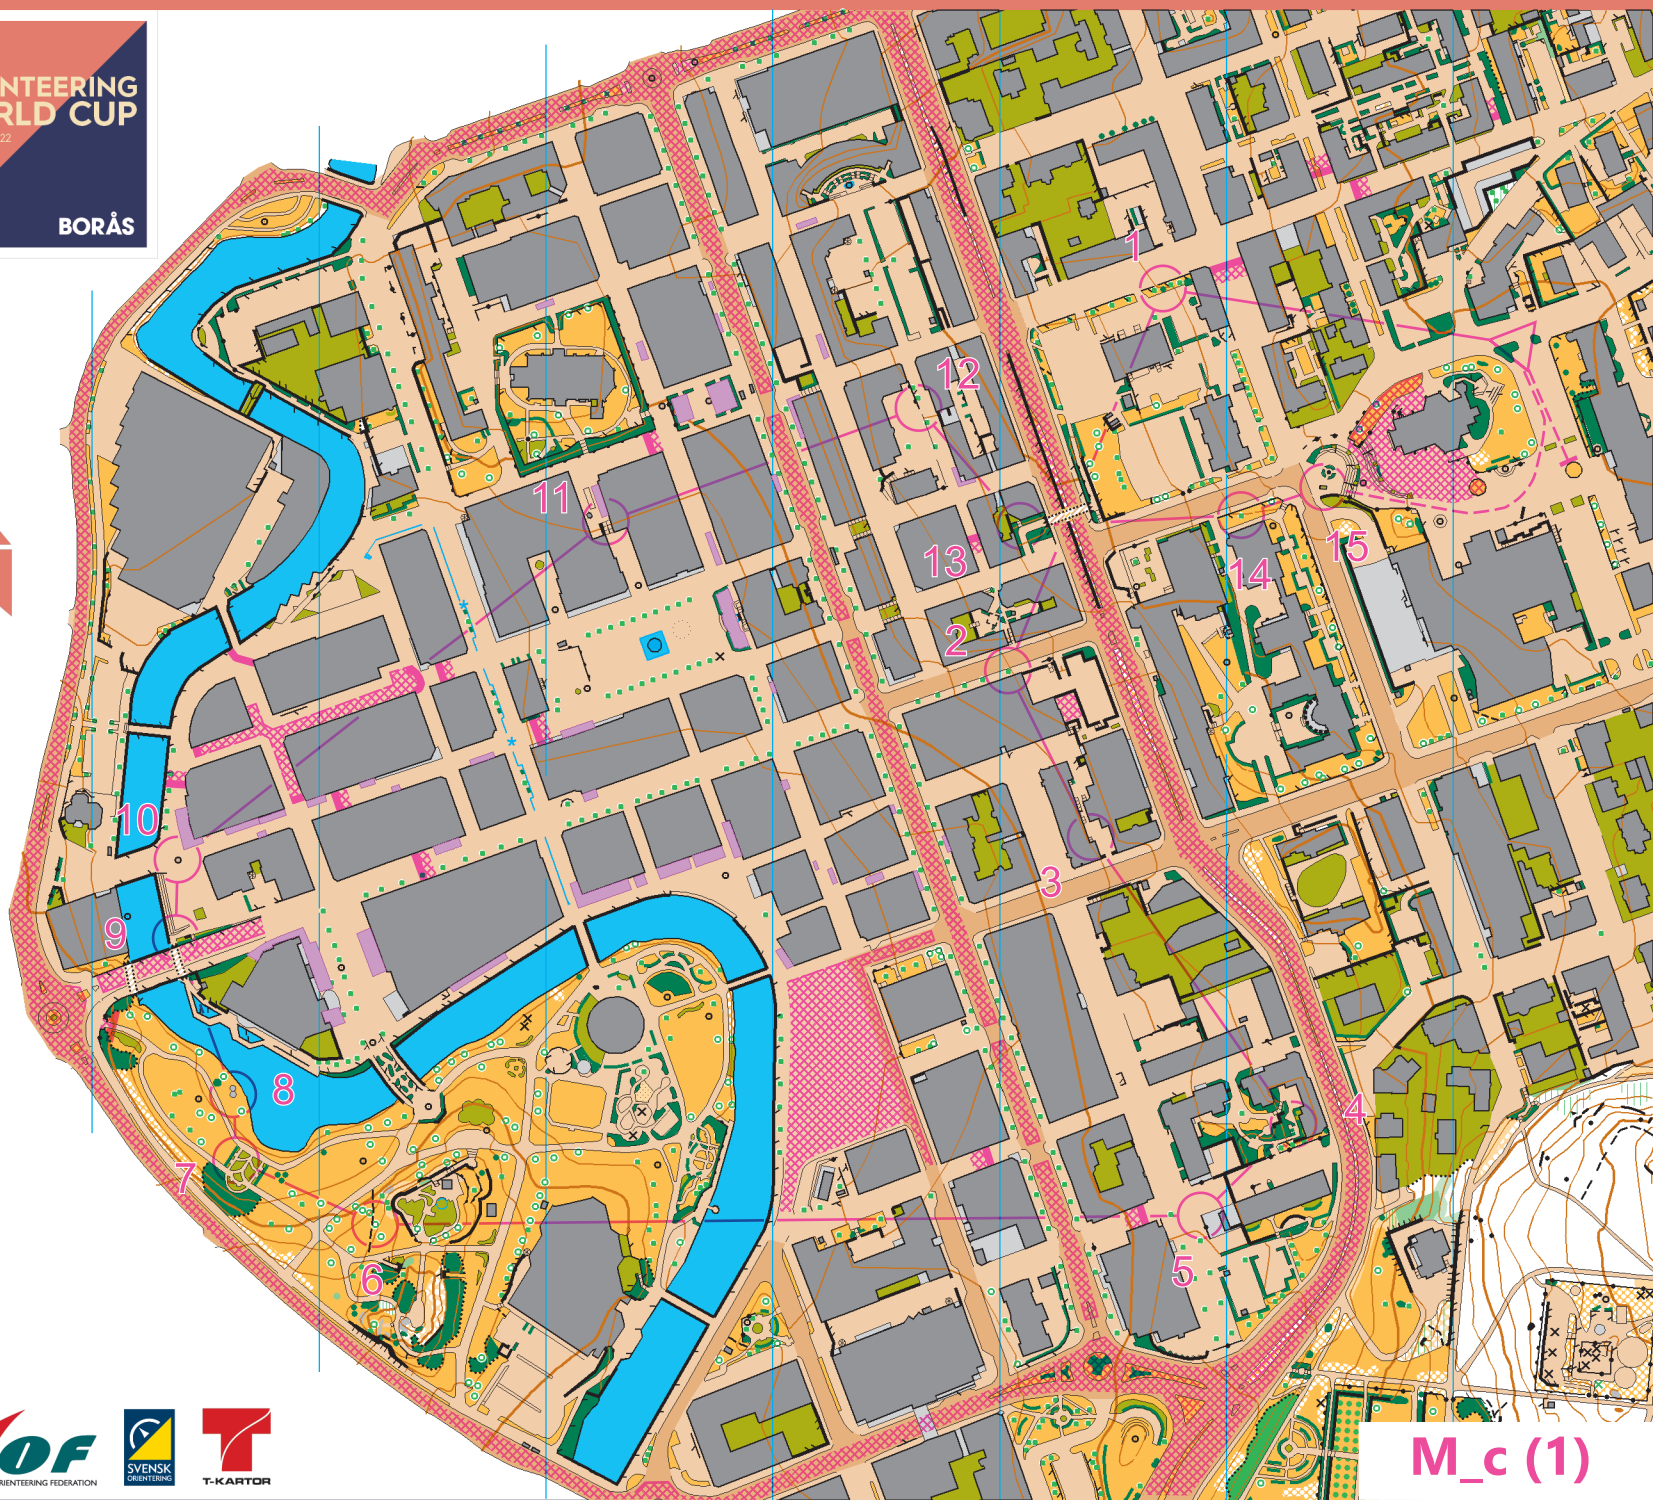

SPRINT RELAY

29 MAY 2022

BORÅS C

SCALE: 1:4 000 CONTOURS: 2M

ORIENTEERING WORLD CUP

May 26-29, 2022
SWEDEN

BORÅS

Map maker: Maths Carlsson

Base material: Borås stad, basemap/LIDAR

Software: PcMapper Asmund/GPS och OCAD

Copyright: OWC Borås

Print: KARTSAM

World Cup Borås - Relay

M_c 4,0 km 70 m

--- 70 m --->△

▷		⊗		○
1	31	⊗		○
2	33	▲ ⊕		○
3	35	↓ ↗		└
4	36	↑ ⊗		└
5	38	↗		└
6	39	|| ▲ ⊕		○
7	40	|| ⊕		∧
8	41	↓ ▲		○
9	42	⊕		└
10	45	⊙		○
11	43	↗		∩
12	44	↗		└
13	46	↗		└
14	47	▲ ⊕		○
15	250	⊕		○

○ --- 180 m --->△

BORÅS STAD

M_c (1)