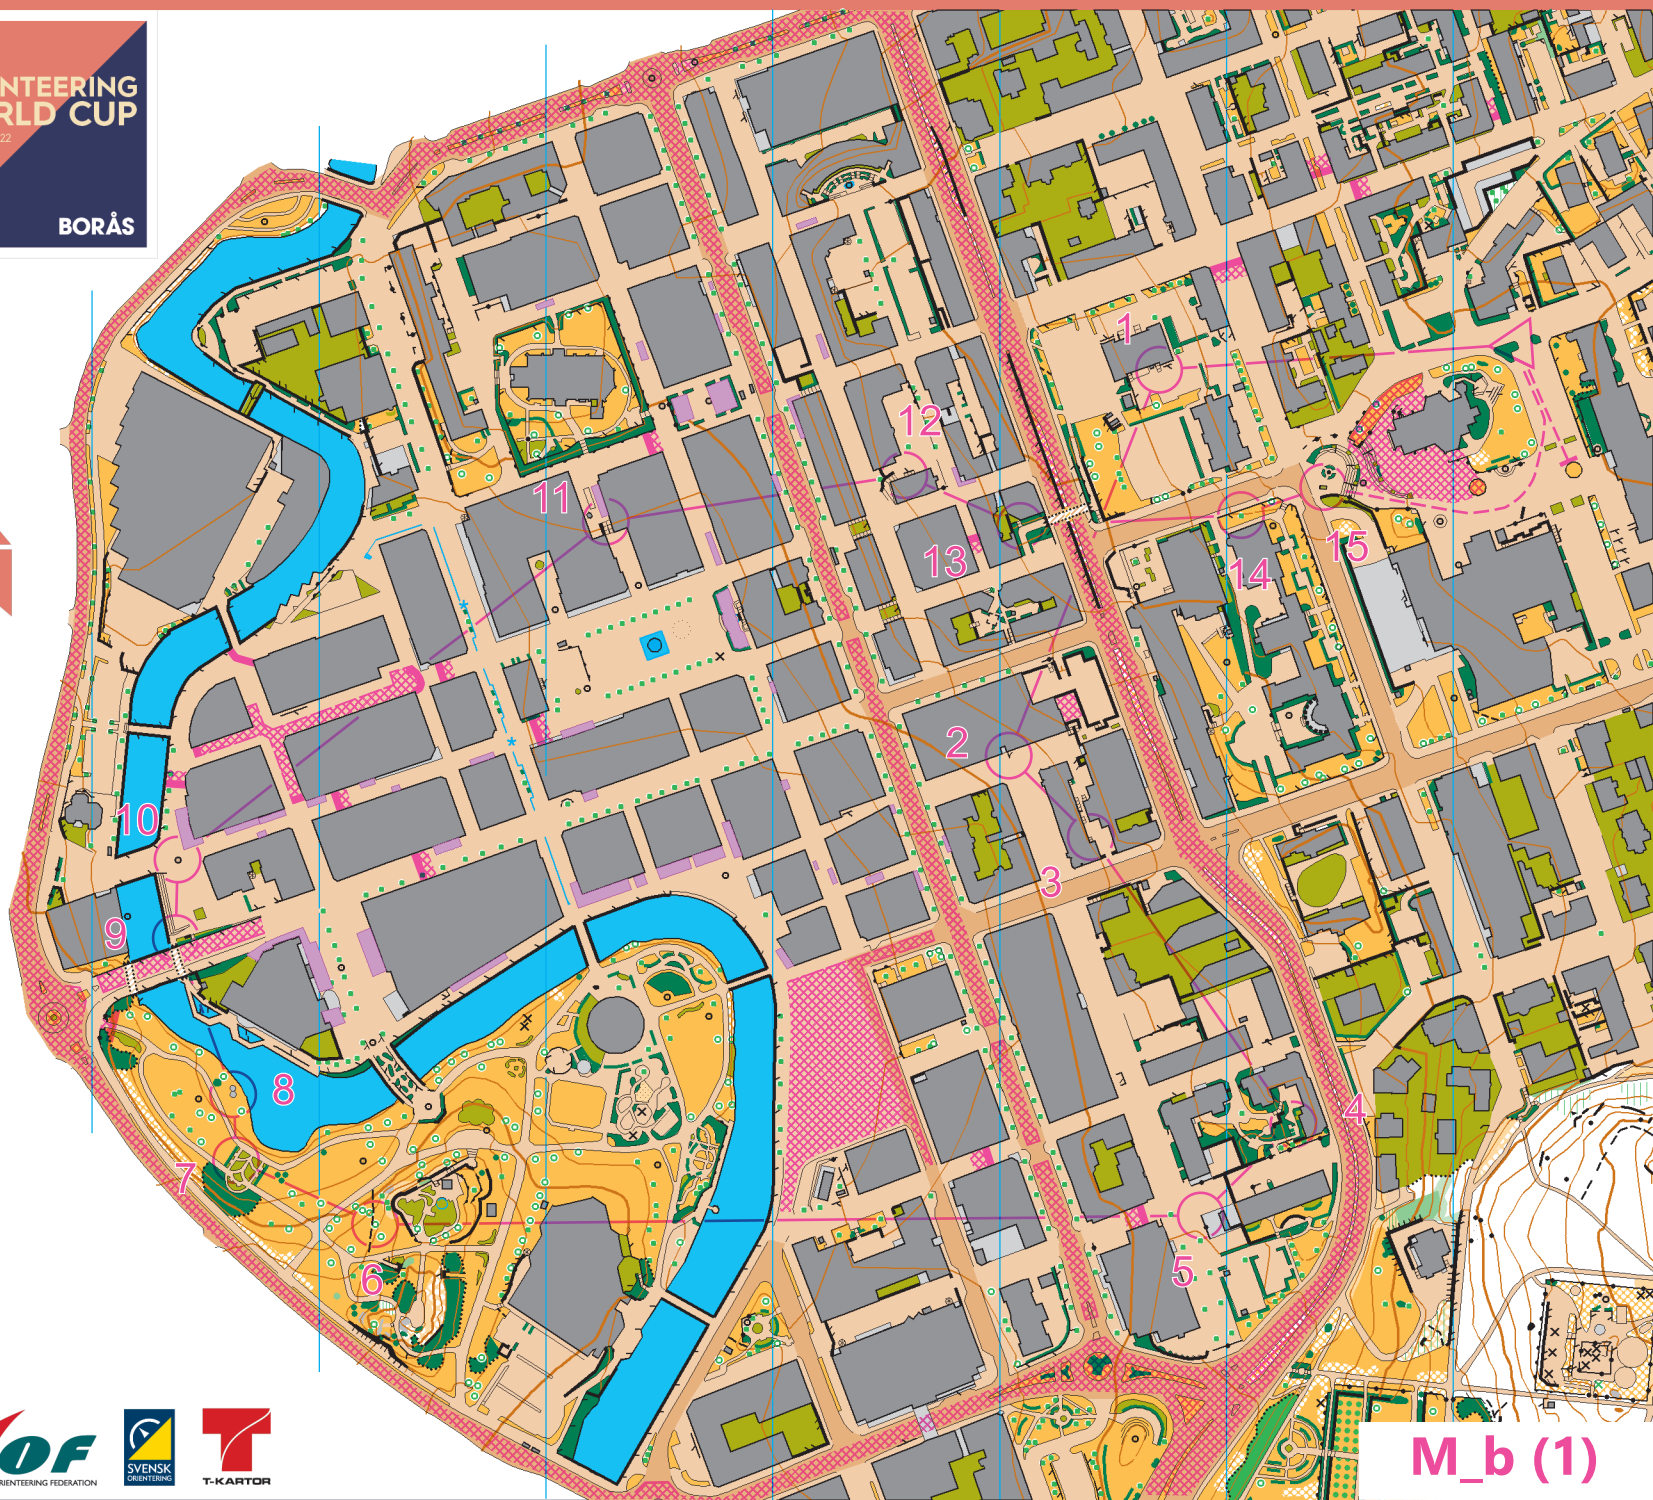

SPRINT RELAY

29 MAY 2022

BORÅS C

SCALE: 1:4 000 CONTOURS: 2M

ORIENTEERING WORLD CUP

May 26-29, 2022
SWEDEN

BORÅS

Map maker: Maths Carlsson
Base material: Borås stad, basemap/LIDAR
Software: PcMapper Asmund/GPS och OCAD
Copyright: OWC Borås
Print: KARTSAM

World Cup Borås - Relay

M_b 3,9 km 70 m

70 m →△

▷		⊗		○
1	48	↗		└
2	50	↖		└
3	35	↓ ↗		└
4	36	↑ ⊗		└
5	38	↗		└
6	39	↑ ⊗	⊗	○
7	40	↑ ⊗		└
8	41	↓ ⊗		○
9	42	⊗		└
10	45	⊗		○
11	43	↗		└
12	37	→ ↗		○
13	46	↗		└
14	47	↑ ⊗	⊗	○
15	250	⊗		○

○ --- 180 m --- →△

BORÅS STAD

M_b (1)