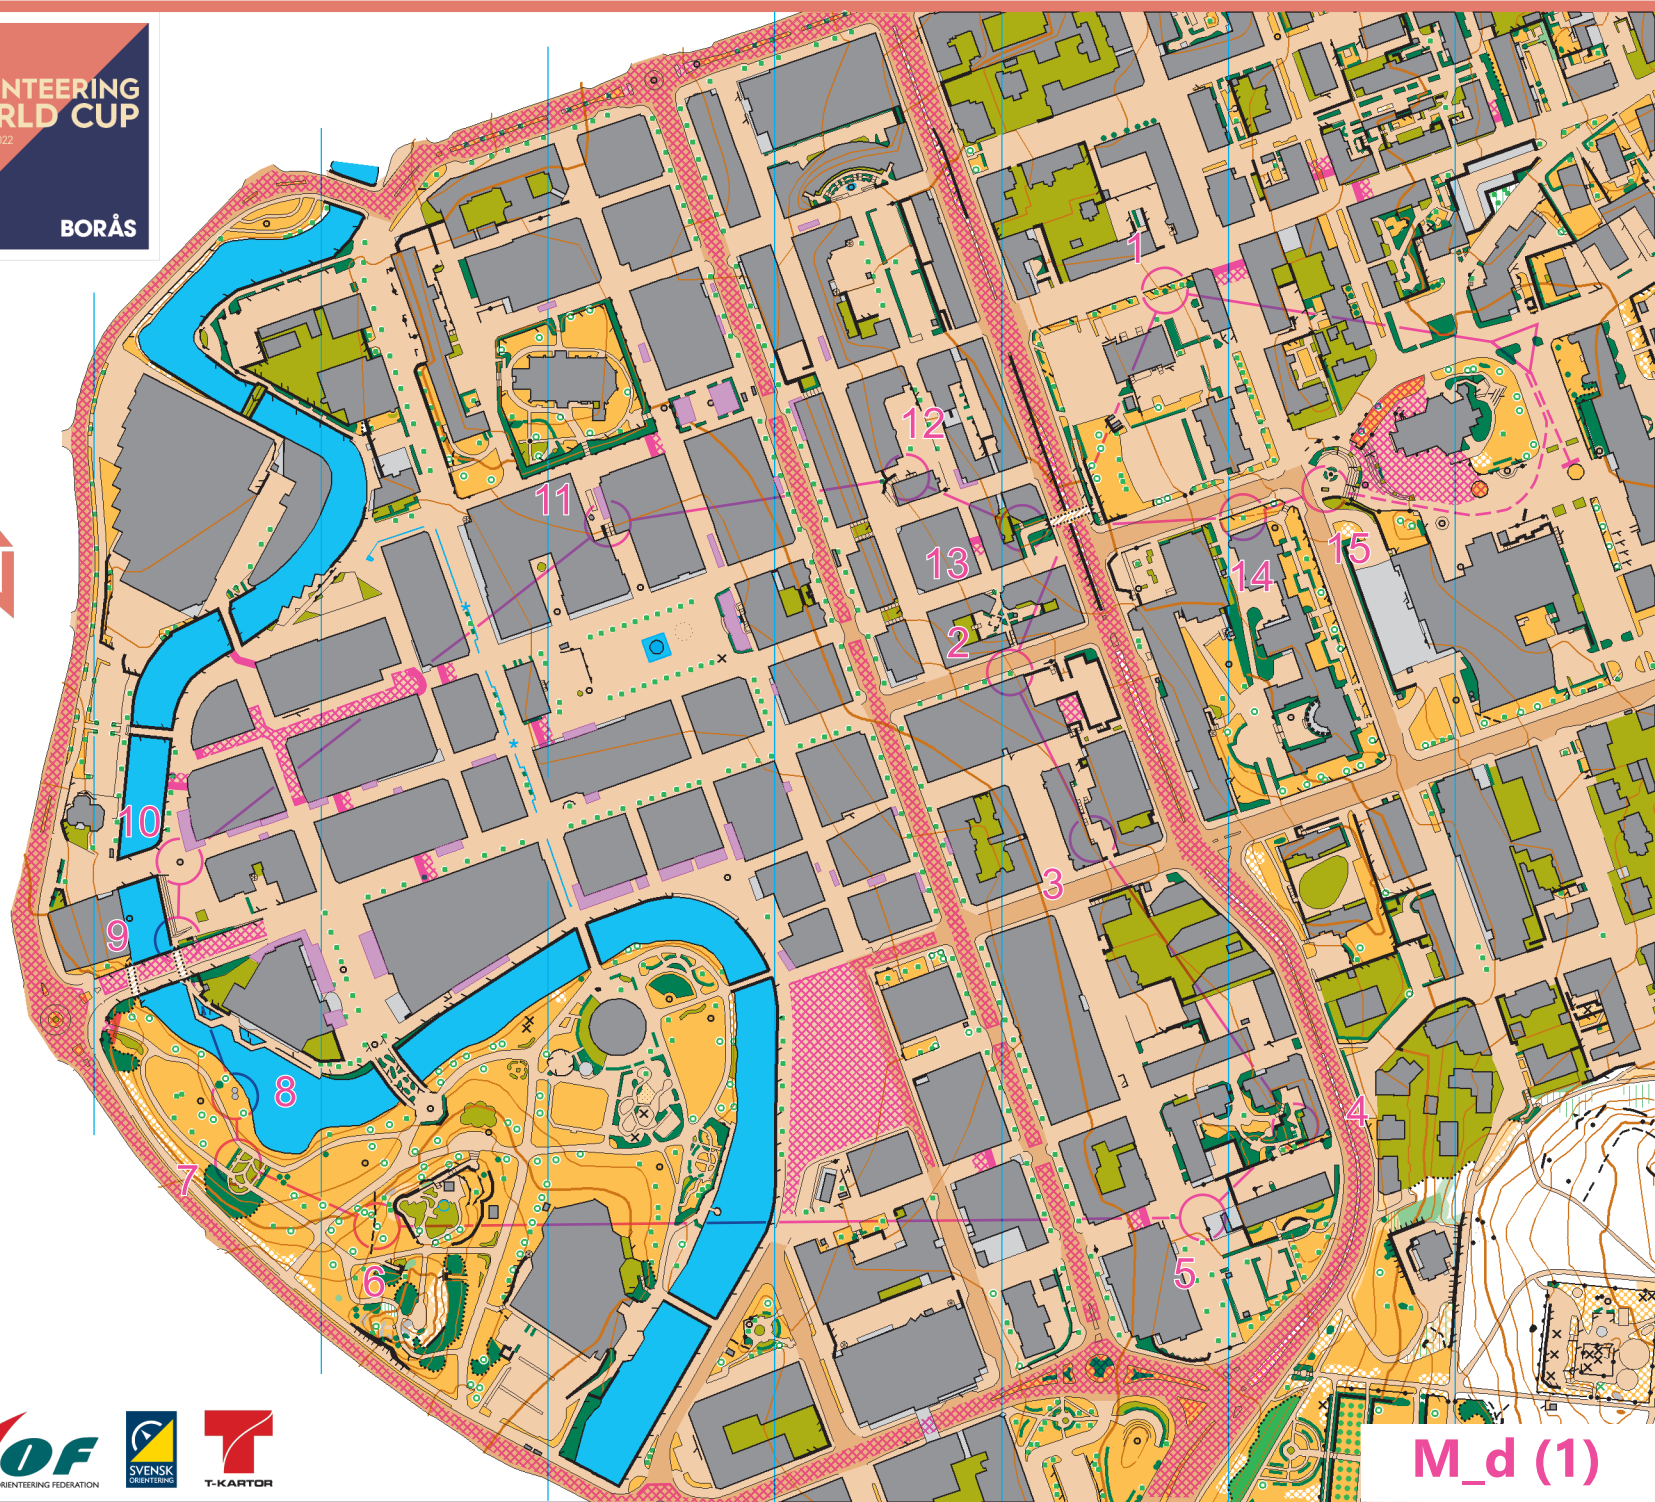

ORIENTEERING WORLD CUP

May 26-29, 2022  
SWEDEN

BORÅS

Map maker: Maths Carlsson  
Base material: Borås stad, basemap/LIDAR  
Software: PcMapper Asmund/GPS och OCAD  
Copyright: OWC Borås  
Print: KARTSAM

○ --- 180 m --->△

 BORÅS STAD

M\_d (1)

SPRINT RELAY

29 MAY 2022

BORÅS C

SCALE: 1:4 000 CONTOURS: 2M

ORIENTEERING  
WORLD CUP