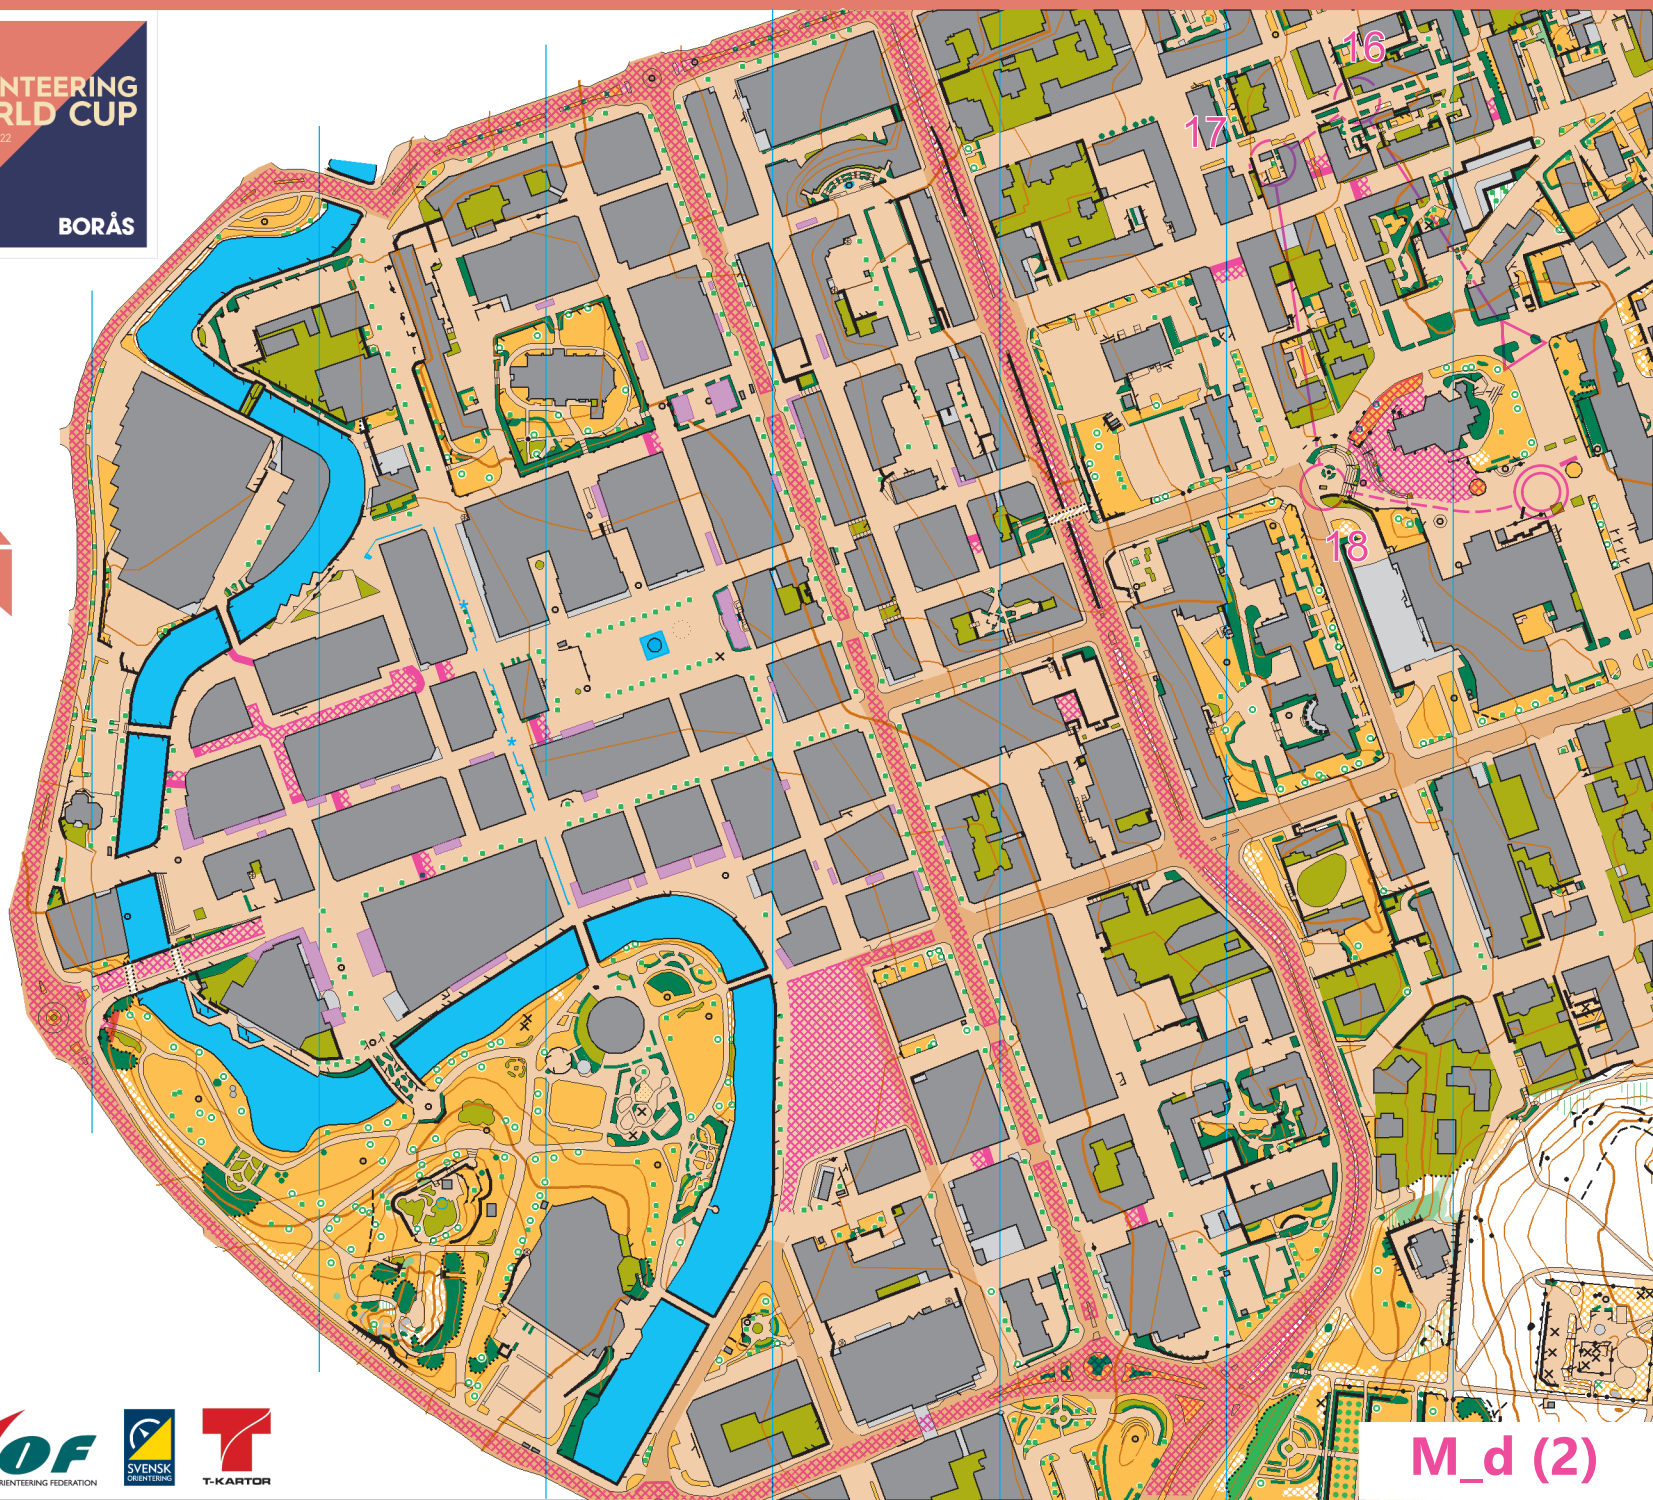

SPRINT RELAY

29 MAY 2022

BORÅS C

SCALE: 1:4 000 CONTOURS: 2M

ORIENTEERING
WORLD CUP

May 26-29, 2022
SWEDEN

BORÅS

Map maker: Maths Carlsson

Base material: Borås stad, basemap/LIDAR

Software: PcMapper Asmund/GPS och OCAD

Copyright: OWC Borås

Print: KARTSAM

World Cup Borås - Relay

M_d 3,9 km 70 m

▷		⊗		○
16 49	↑↓	⊗		┌
17 32	▲	♣		○
18 250	⊗			○
○ — 120 m — ⊗				

BORÅS STAD

M_d (2)