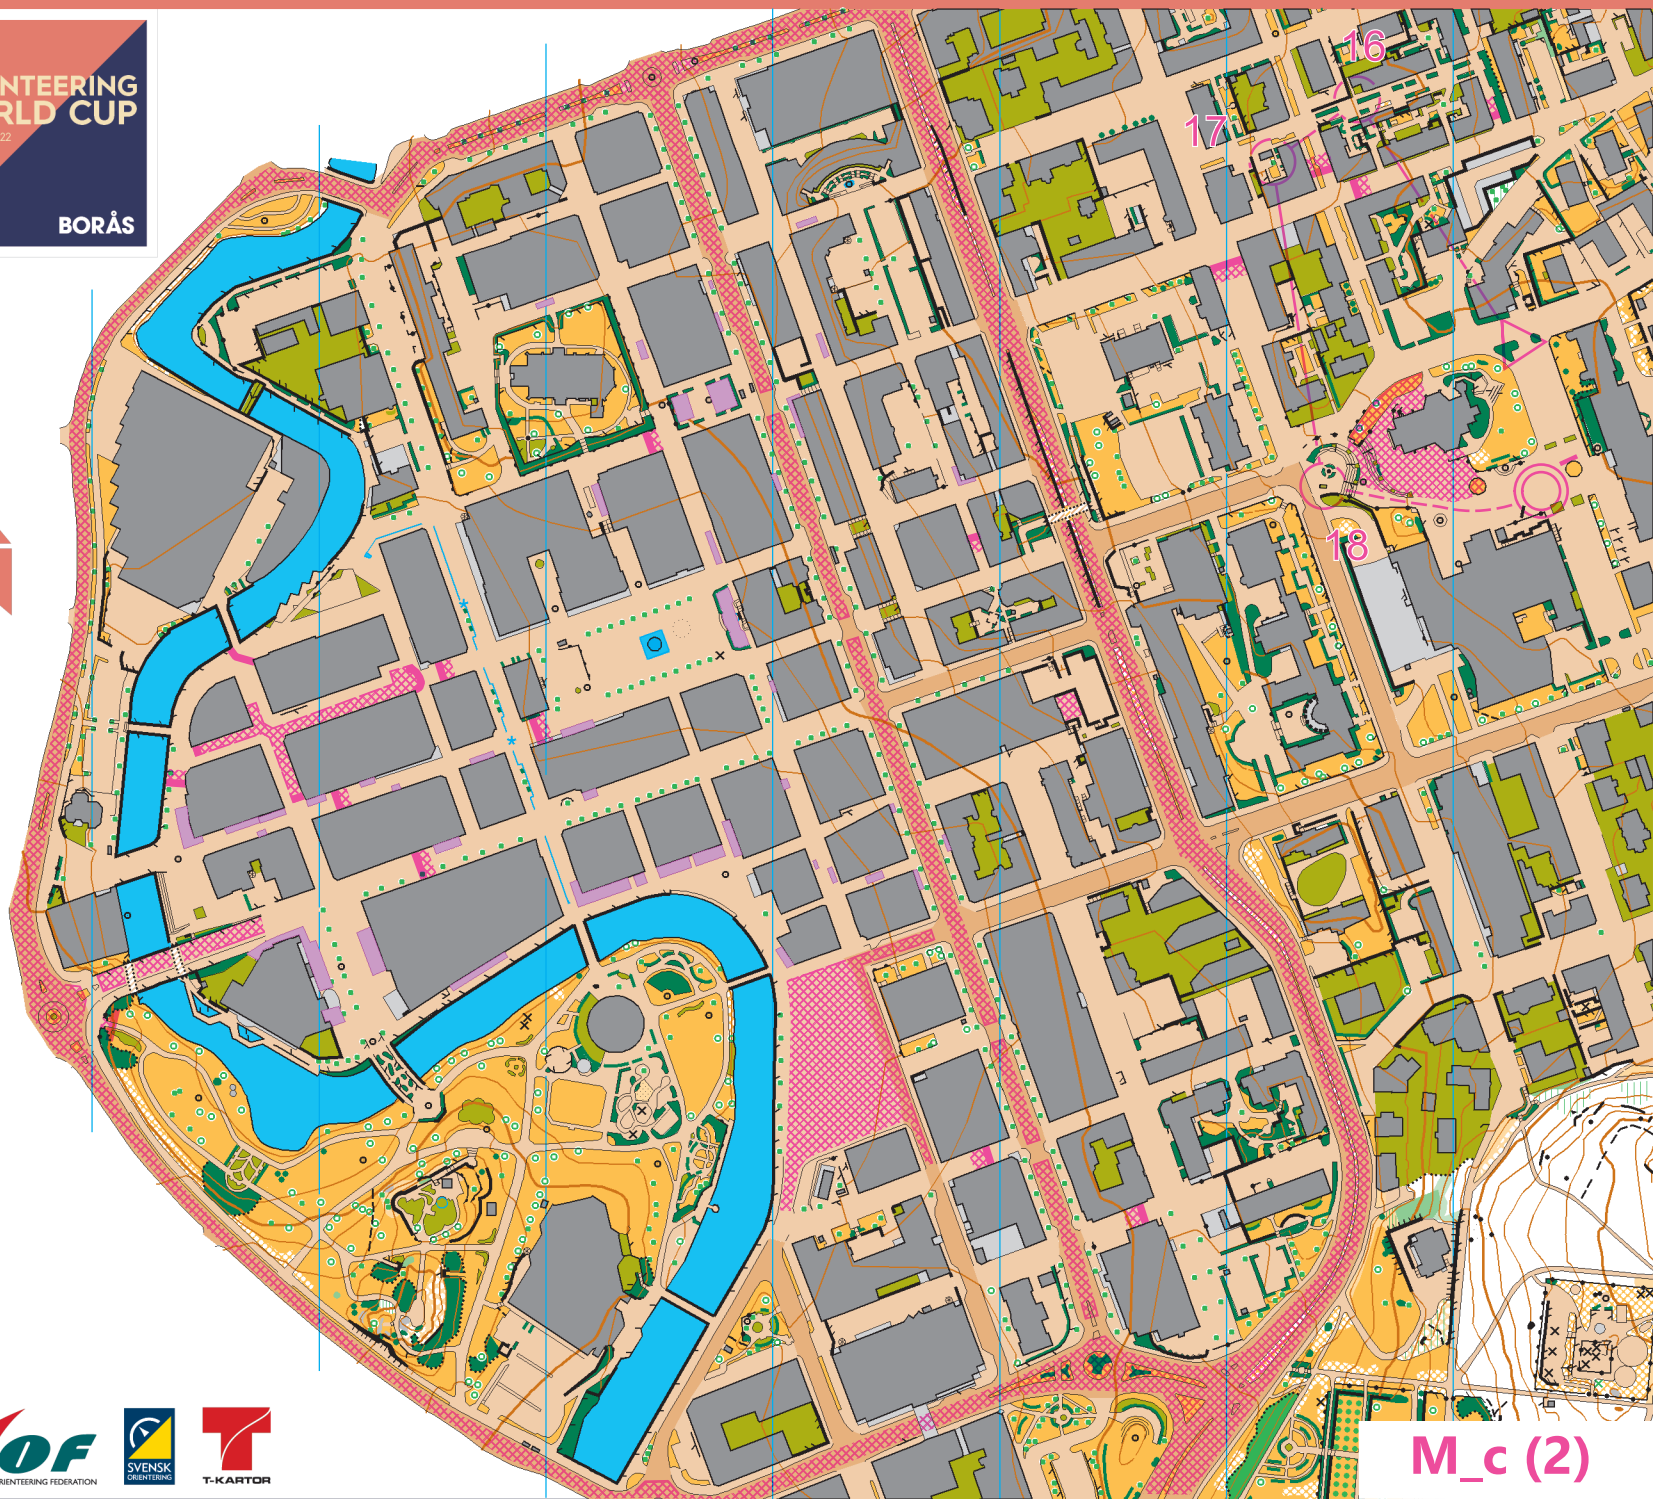

SPRINT RELAY

29 MAY 2022

BORÅS C

SCALE: 1:4 000 CONTOURS: 2M

ORIENTEERING
WORLD CUP

May 26-29, 2022
SWEDEN

BORÅS

Map maker: Maths Carlsson

Base material: Borås stad, basemap/LIDAR

Software: PcMapper Asmund/GPS och OCAD

Copyright: OWC Borås

Print: KARTSAM

World Cup Borås - Relay

M_c	4,0 km	70 m
▷	⊗	○
16 49	↑↓ ⊗	┌
17 32	↑ ⊗	○
18 250	⊗	○

○ — 120 m — ⊗

BORÅS STAD

M_c (2)