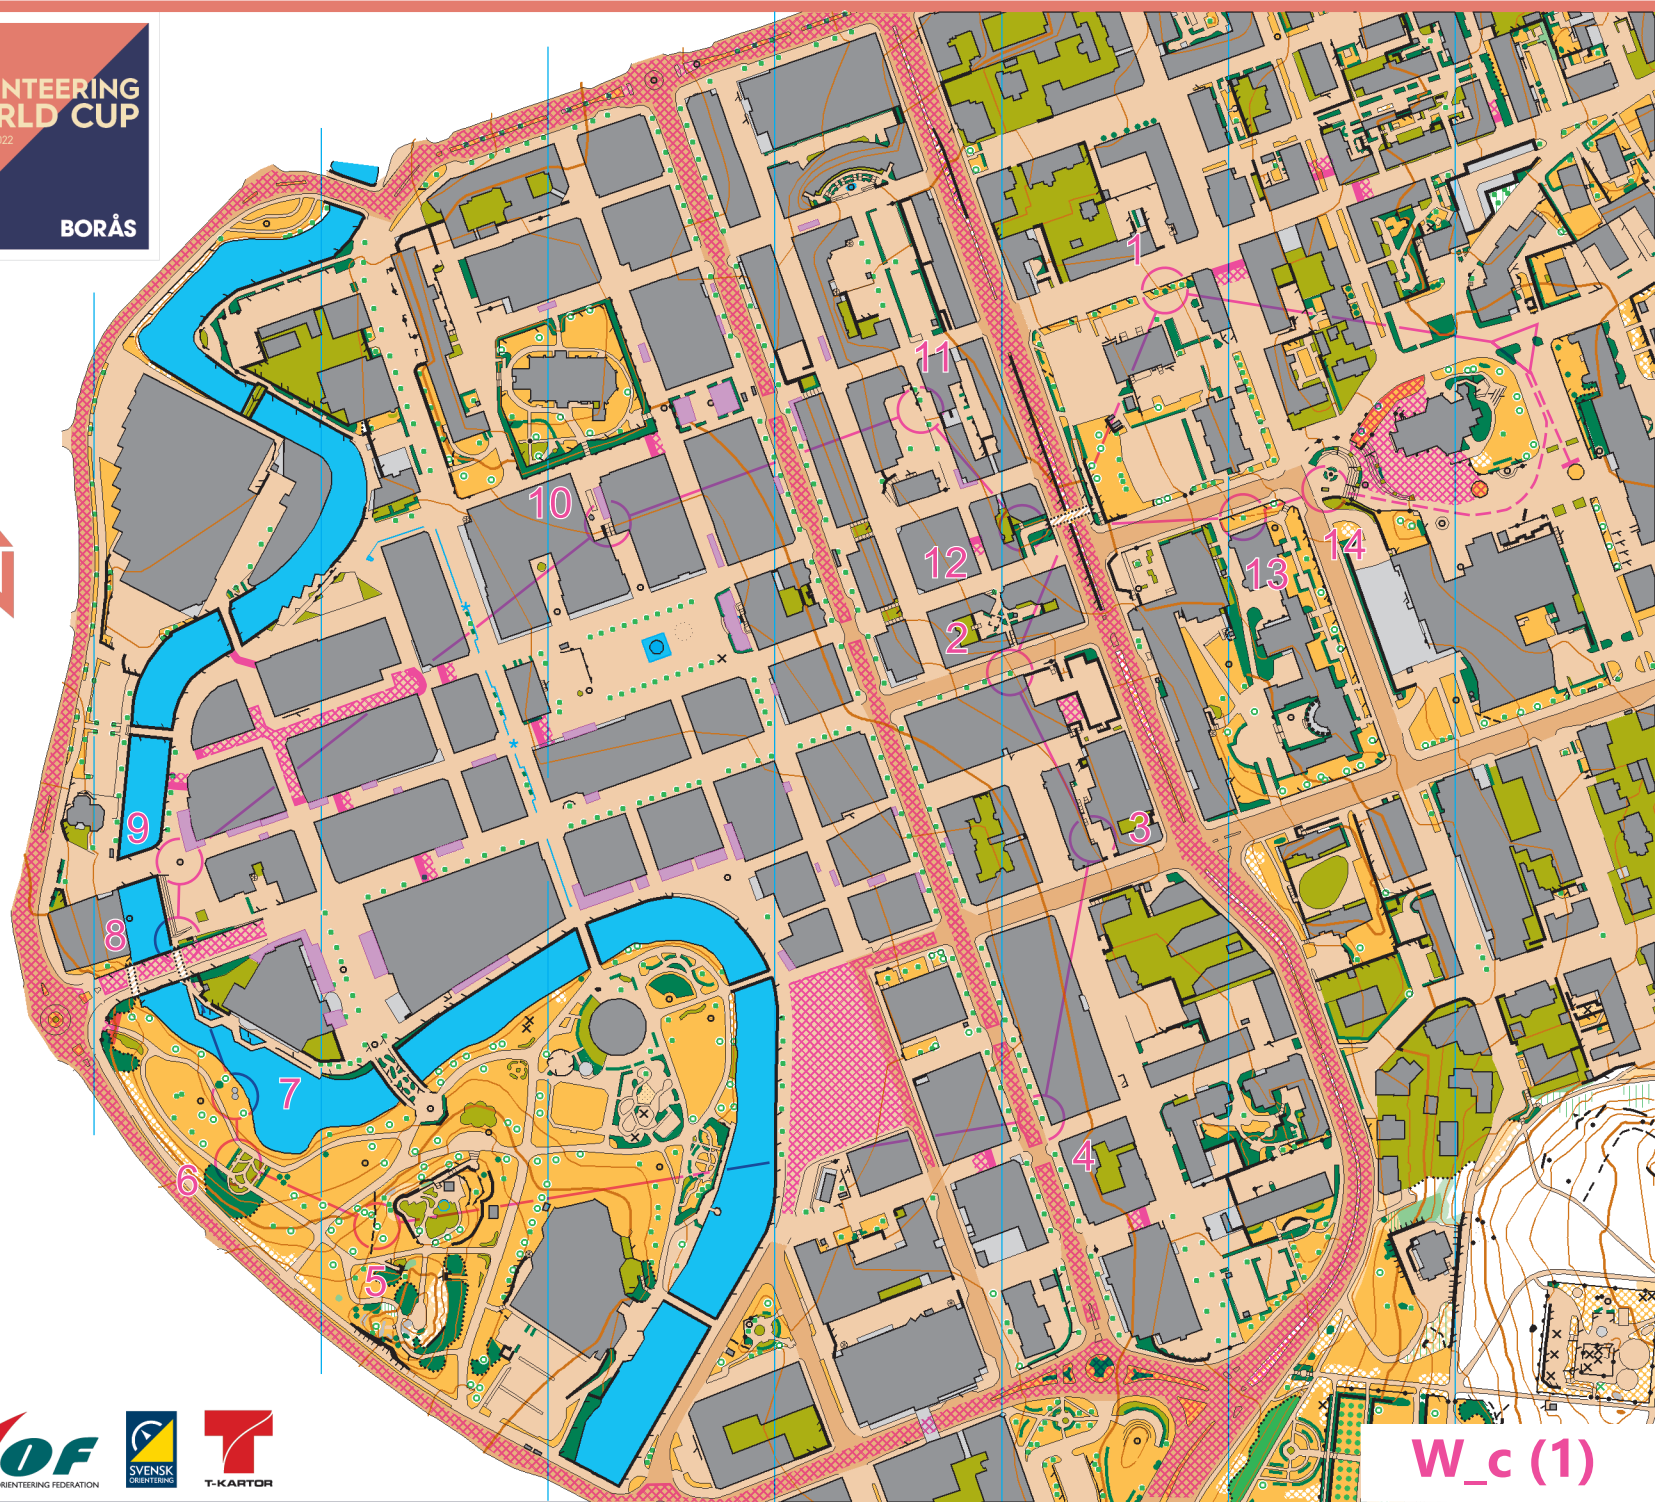

SPRINT RELAY

29 MAY 2022

BORÅS C

SCALE: 1:4 000 CONTOURS: 2M

ORIENTEERING WORLD CUP

May 26-29, 2022
SWEDEN

BORÅS

Map maker: Maths Carlsson
Base material: Borås stad, basemap/LIDAR
Software: PcMapper Asmund/GPS och OCAD
Copyright: OWC Borås
Print: KARTSAM

World Cup Borås - Relay

W_c 3,6 km 65 m

70 m →△

▷		⊗		○
1	31	⊗		○
2	33	▲	♣	○
3	35	↓	↗	└
4	34	↓	▲	○
5	39	||	▲	♣
6	40	||	⊗	∧
7	41	↓	▲	○
8	42		⊗	└
9	45	◎		○
10	43	↗		∩
11	44	↗		└
12	46	↗		└
13	47	▲	♣	○
14	250	⊗		○

○ 180 m →△

BORÅS STAD

W_c (1)