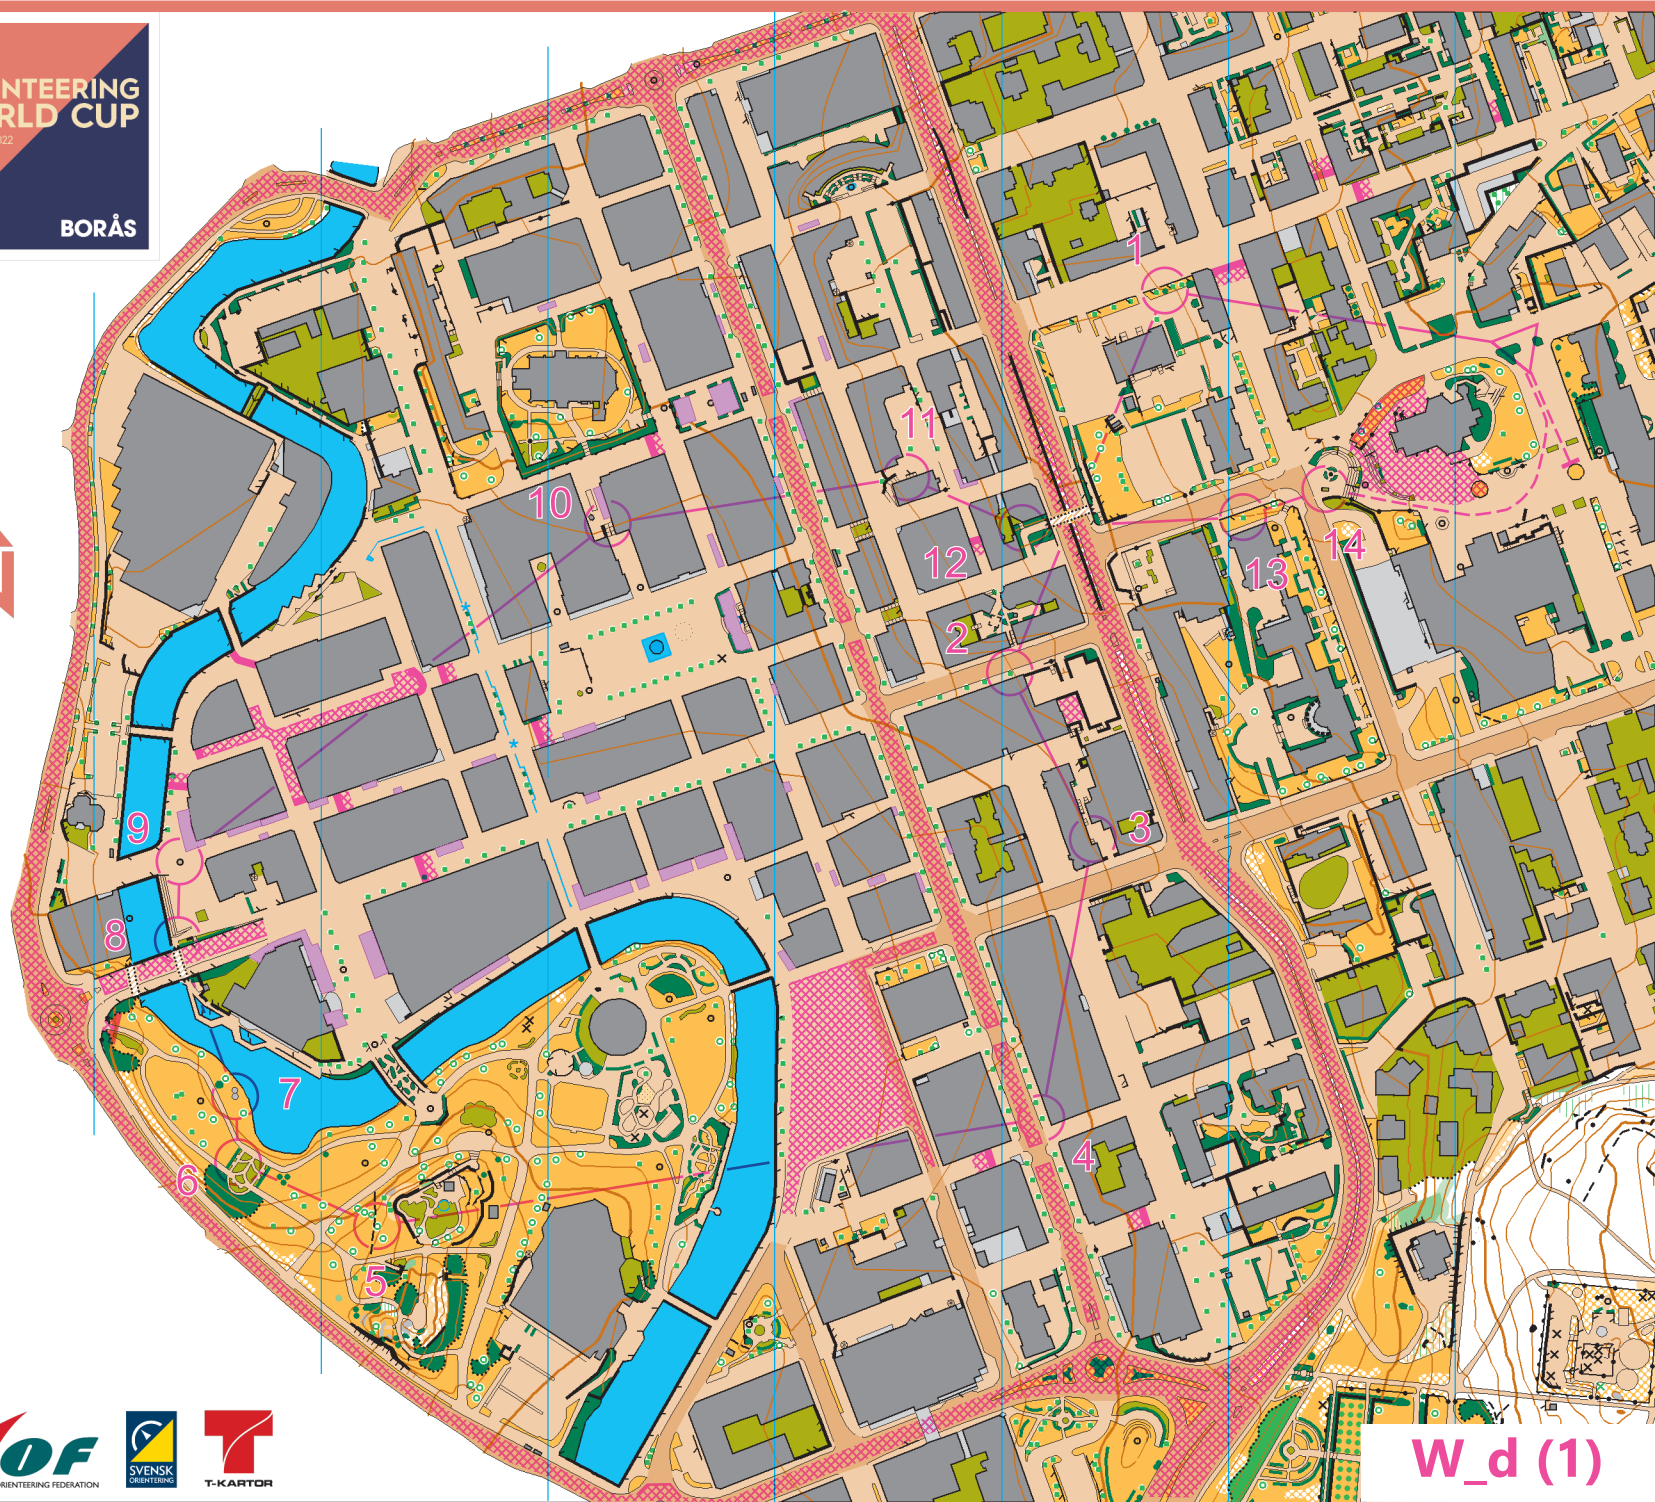

SPRINT RELAY

29 MAY 2022

BORÅS C

SCALE: 1:4 000 CONTOURS: 2M

ORIENTEERING WORLD CUP

May 26-29, 2022
SWEDEN

BORÅS

Map maker: Maths Carlsson
Base material: Borås stad, basemap/LIDAR
Software: PcMapper Asmund/GPS och OCAD
Copyright: OWC Borås
Print: KARTSAM

World Cup Borås - Relay

W_d 3,6 km 65 m

70 m →△

▷		⊗		○
1	31	⊗		○
2	33	▲	✿	○
3	35	↓	↗	└
4	34	↓	▲	○
5	39	||	▲	○
6	40	||	⊗	∧
7	41	↓	▲	○
8	42		⊗	└
9	45	⊙		○
10	43	↗		∩
11	37	→	↗	○
12	46	↗		└
13	47	▲	✿	○
14	250	⊗		○

○ 180 m →△

BORÅS STAD

W_d (1)