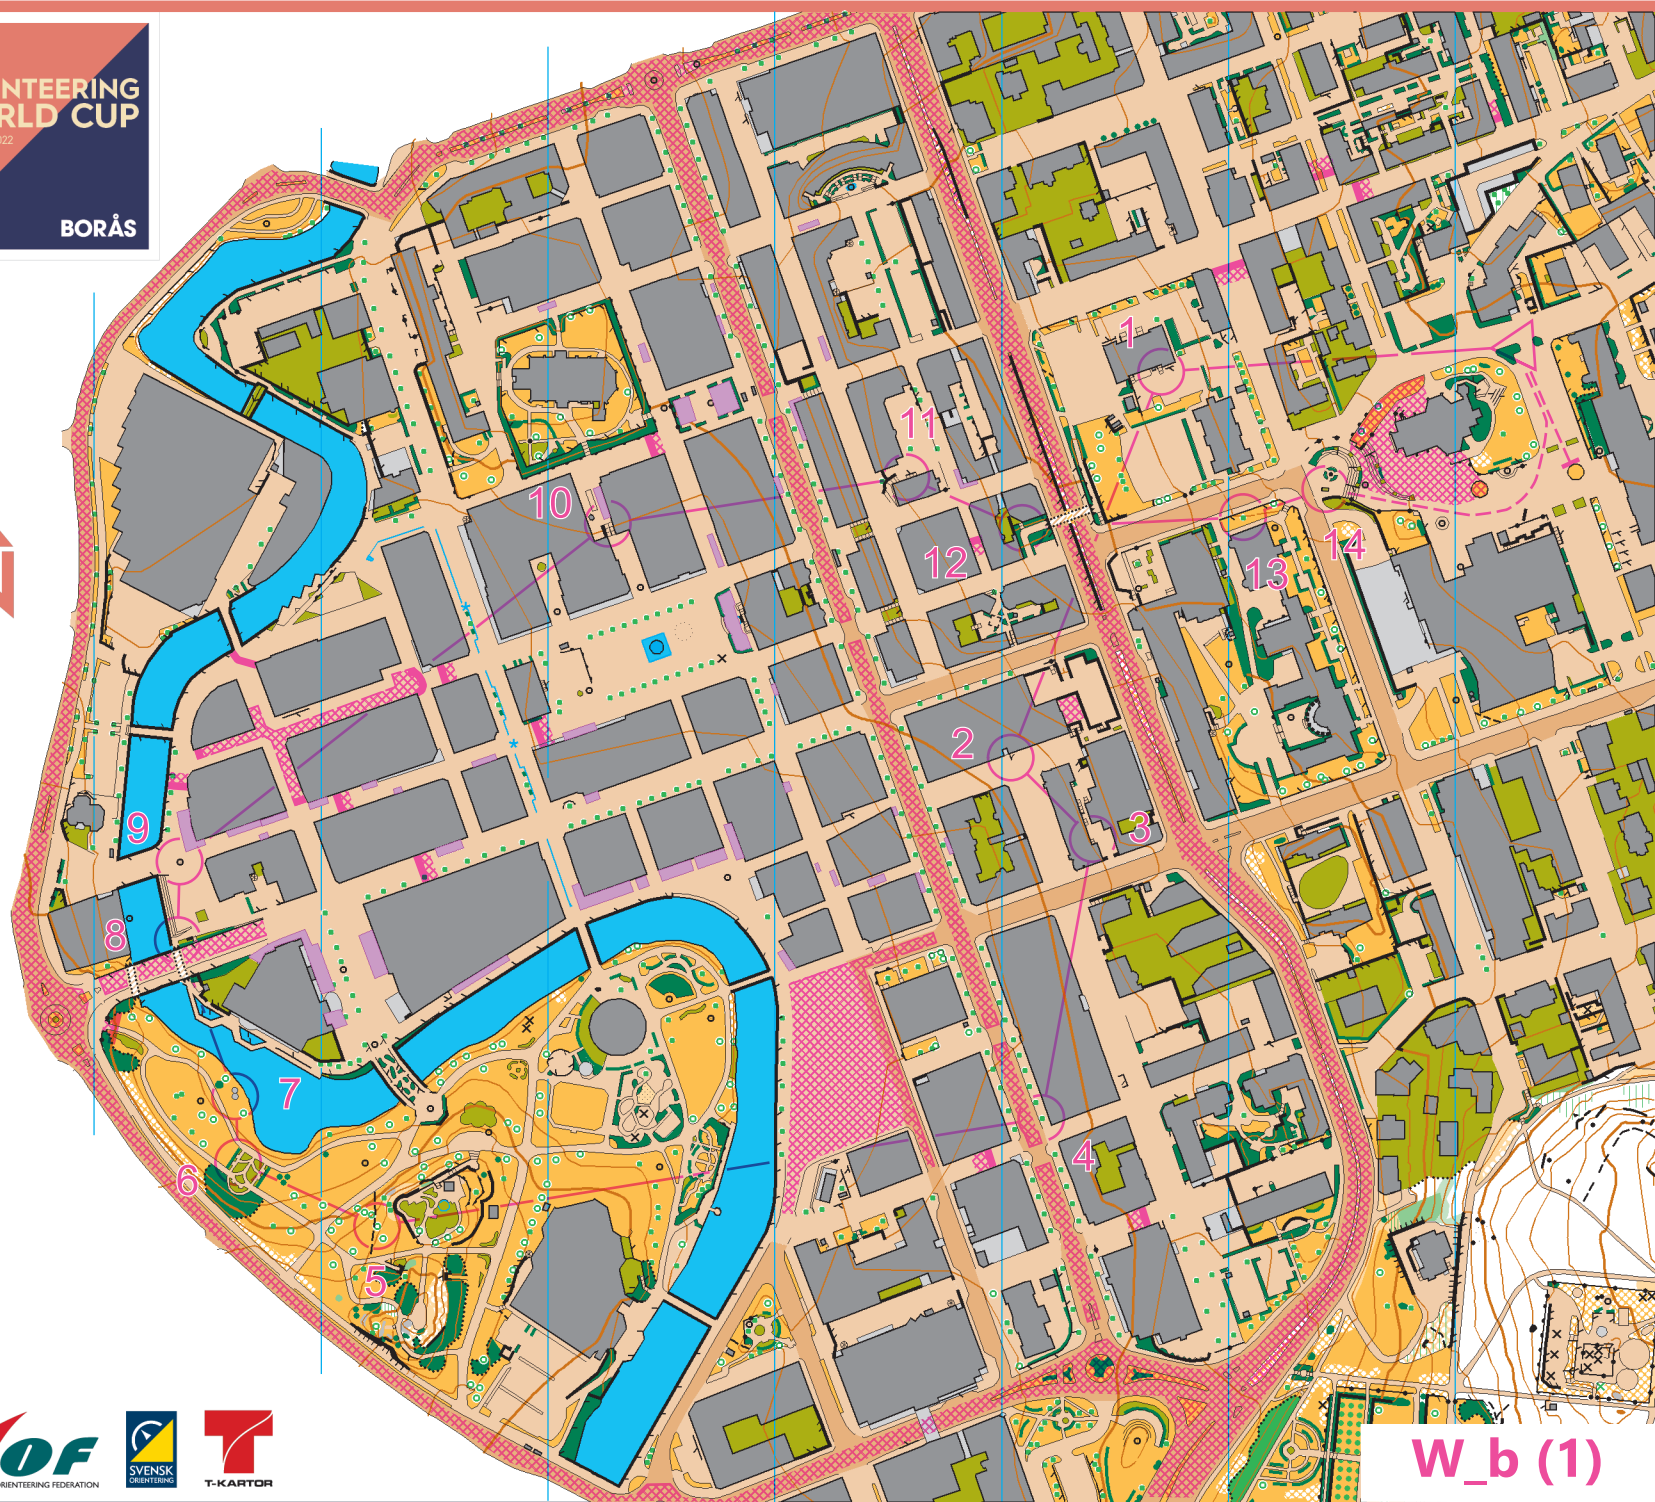

SPRINT RELAY

29 MAY 2022

BORÅS C

SCALE: 1:4 000 CONTOURS: 2M

ORIENTEERING WORLD CUP

May 26-29, 2022
SWEDEN

BORÅS

Map maker: Maths Carlsson
Base material: Borås stad, basemap/LIDAR
Software: PcMapper Asmund/GPS och OCAD
Copyright: OWC Borås
Print: KARTSAM

World Cup Borås - Relay

W_b 3,6 km 65 m

70 m →△

▷		⊗		○
1	48	↗		└
2	50	↖		└
3	35	↓ ↗		└
4	34	↓ ↗		○
5	39	||| ↗ ⊗		○
6	40	||| ⊗		∧
7	41	↓ ↗		○
8	42	⊗		└
9	45	⊙		○
10	43	↗		∩
11	37	→ ↗		○
12	46	↗		└
13	47	↗ ⊗		○
14	250	⊗		○

○ 180 m →△

BORÅS STAD

W_b (1)