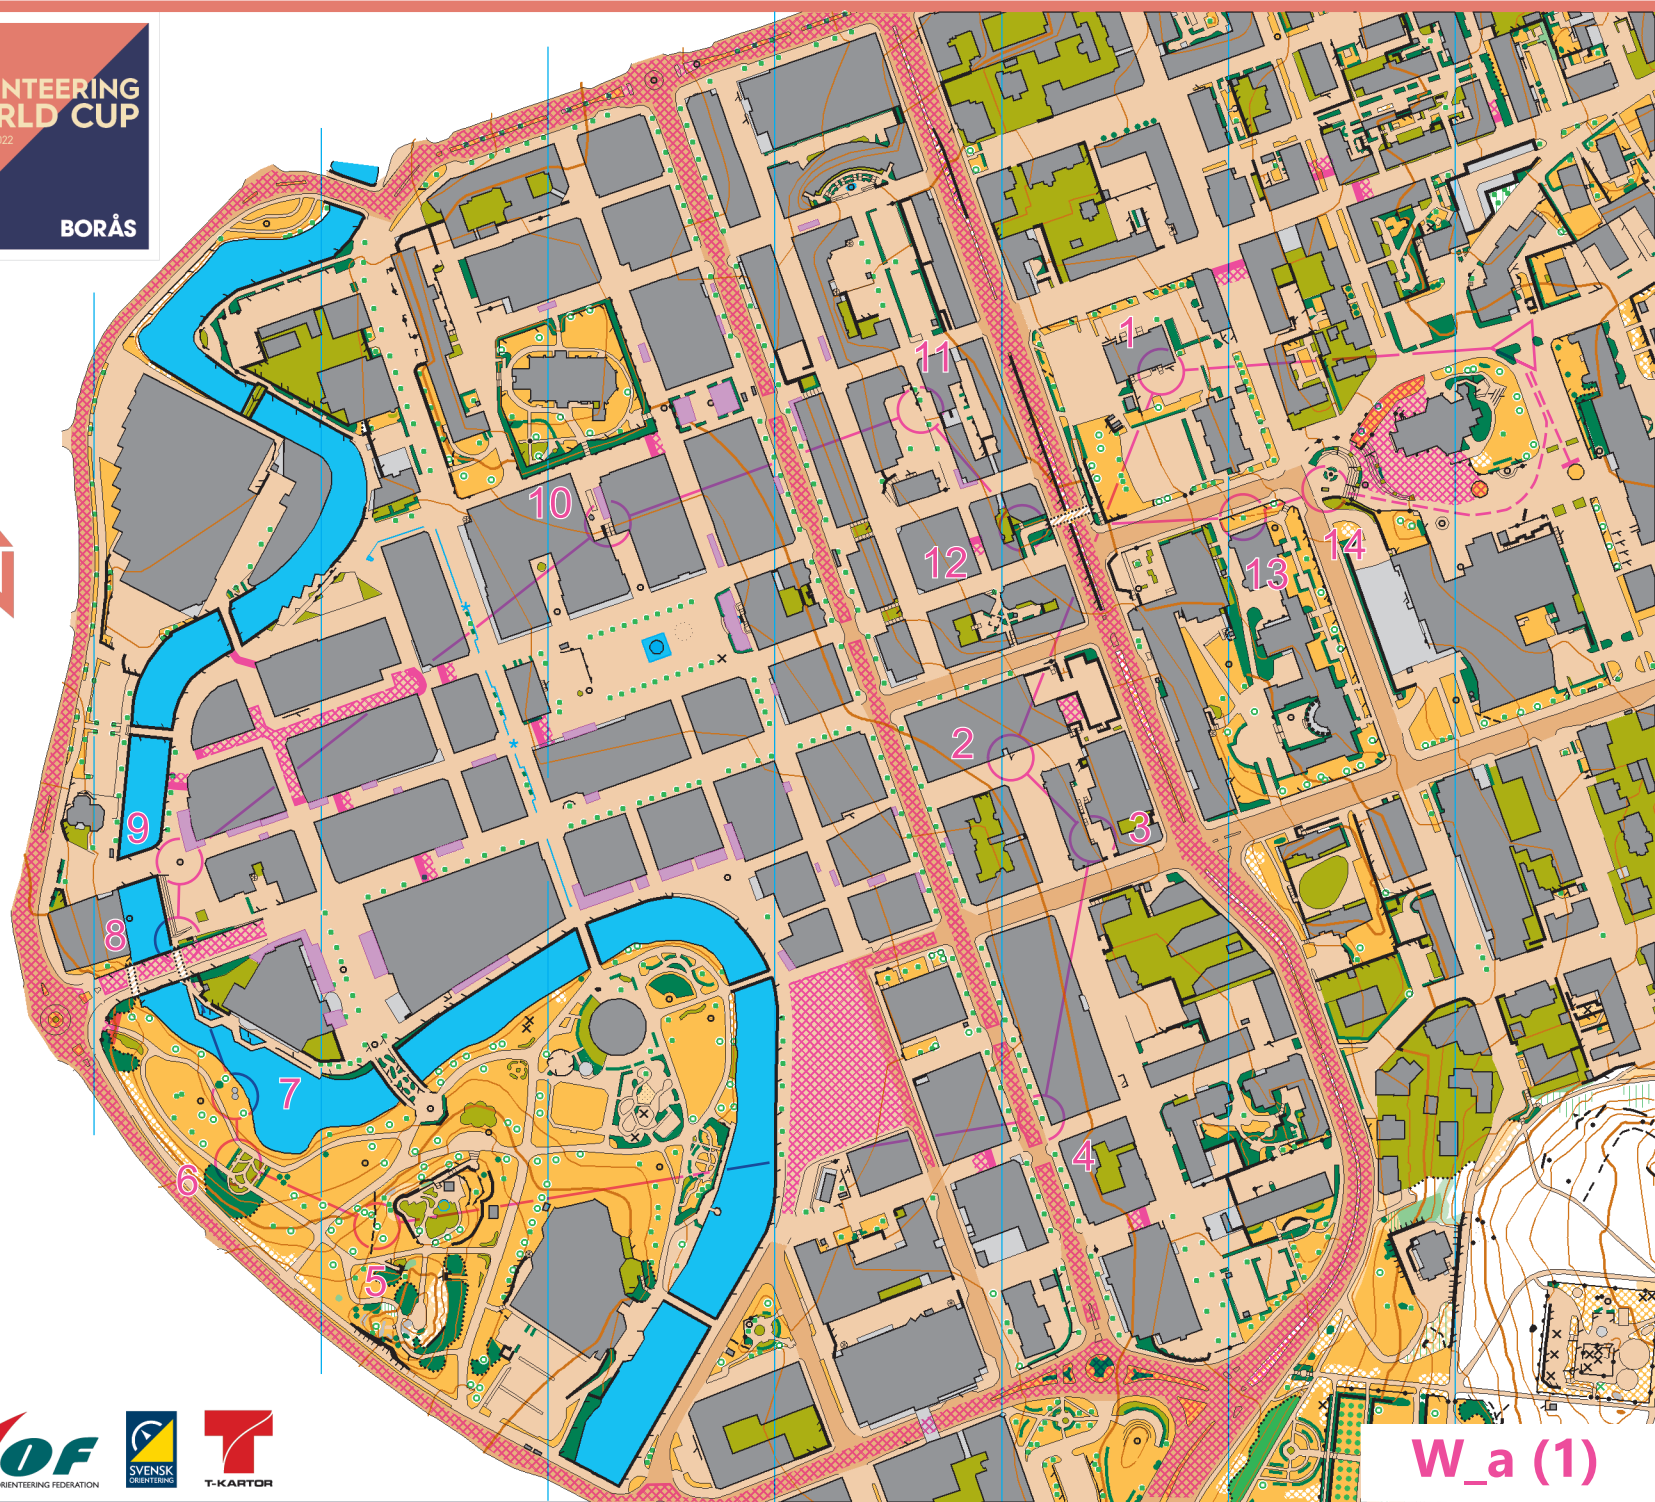

SPRINT RELAY

29 MAY 2022

BORÅS C

SCALE: 1:4 000 CONTOURS: 2M

ORIENTEERING WORLD CUP

May 26-29, 2022
SWEDEN

BORÅS

Map maker: Maths Carlsson
Base material: Borås stad, basemap/LIDAR
Software: PcMapper Asmund/GPS och OCAD
Copyright: OWC Borås
Print: KARTSAM

World Cup Borås - Relay

W_a 3,6 km 65 m

70 m

▷		⊗		○
1	48	↗		└
2	50	↖		└
3	35	↓ ↗		└
4	34	↓ ↗		○
5	39	||| ↗ ⊗		○
6	40	||| ⊗		∧
7	41	↓ ↗		○
8	42	⊗		└
9	45	⊗		○
10	43	↗		└
11	44	↗		└
12	46	↗		└
13	47	↗ ⊗		○
14	250	⊗		○

180 m

BORÅS STAD

W_a (1)