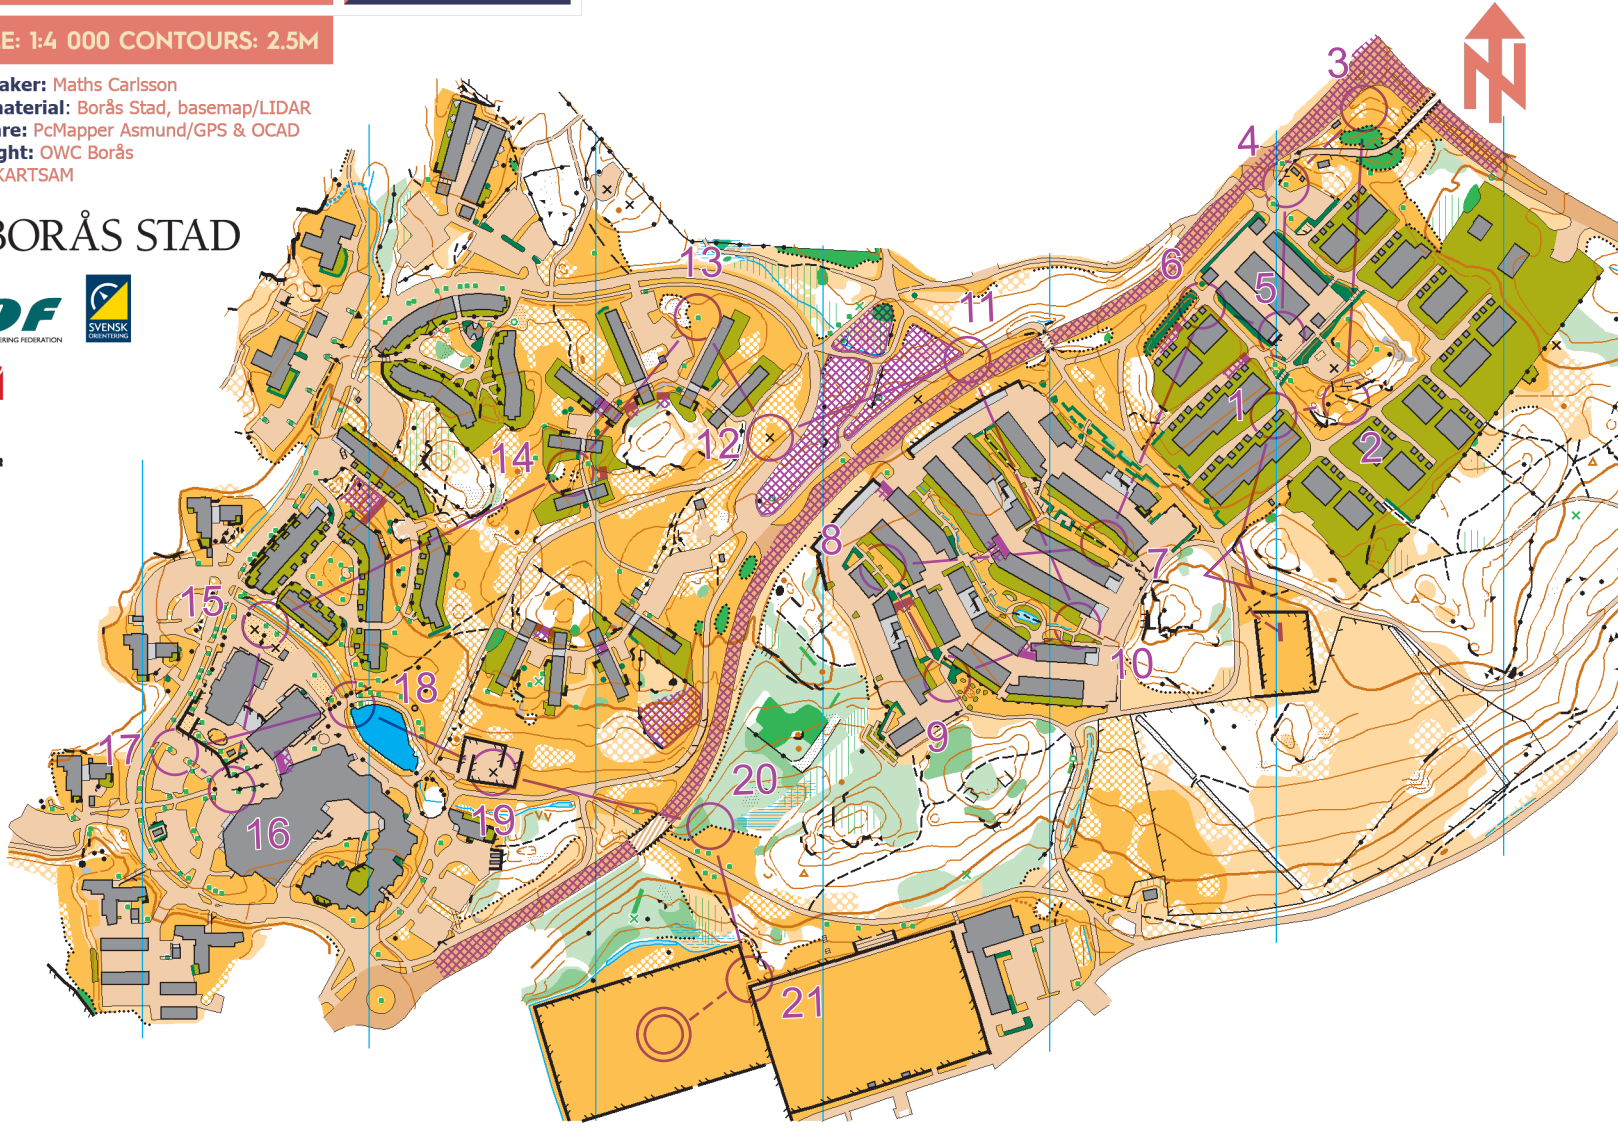

KNOCK-OUT SPRINT

QUALIFICATIONS

28 MAY 2022

HESTRA PARKSTAD, BORÅS

SCALE: 1:4 000 CONTOURS: 2.5M

Map maker: Maths Carlsson
Base material: Borås Stad, basemap/LIDAR
Software: PcMapper Asmund/GPS & OCAD
Copyright: OWC Borås
Print: KARTSAM

ORIENTEERING WORLD CUP

May 26-29 2022
SWEDEN

BORÅS

BORÅS STAD

WCO Borås 2022 KO Qual				
Men 2		2,5 km		
--- 40 m --->△				
▷		◇		⌂
1	164	↑	■	○
2	168	↖		⊖
3	186	⌂		○
4	171	↕	△	○
5	167	↗		↗
6	183	■		⊖
7	173	↕	⊗	○
8	172	↕	⊗	>
9	170	↕	⊗	<
10	153	↑	⊗	∨
11	156	↗		✓
12	155	×		○
13	163	△		○
14	175	⌂		○
15	159	↖	△	○
16	185	↓	↗	⊖
17	176	↕	◇	○
18	178	↘	▲	1.0 ○
19	160	×		○
20	180	◇		⊖
21	200	↗		⊥
○ --- 50 m --->⊗				

Men 2