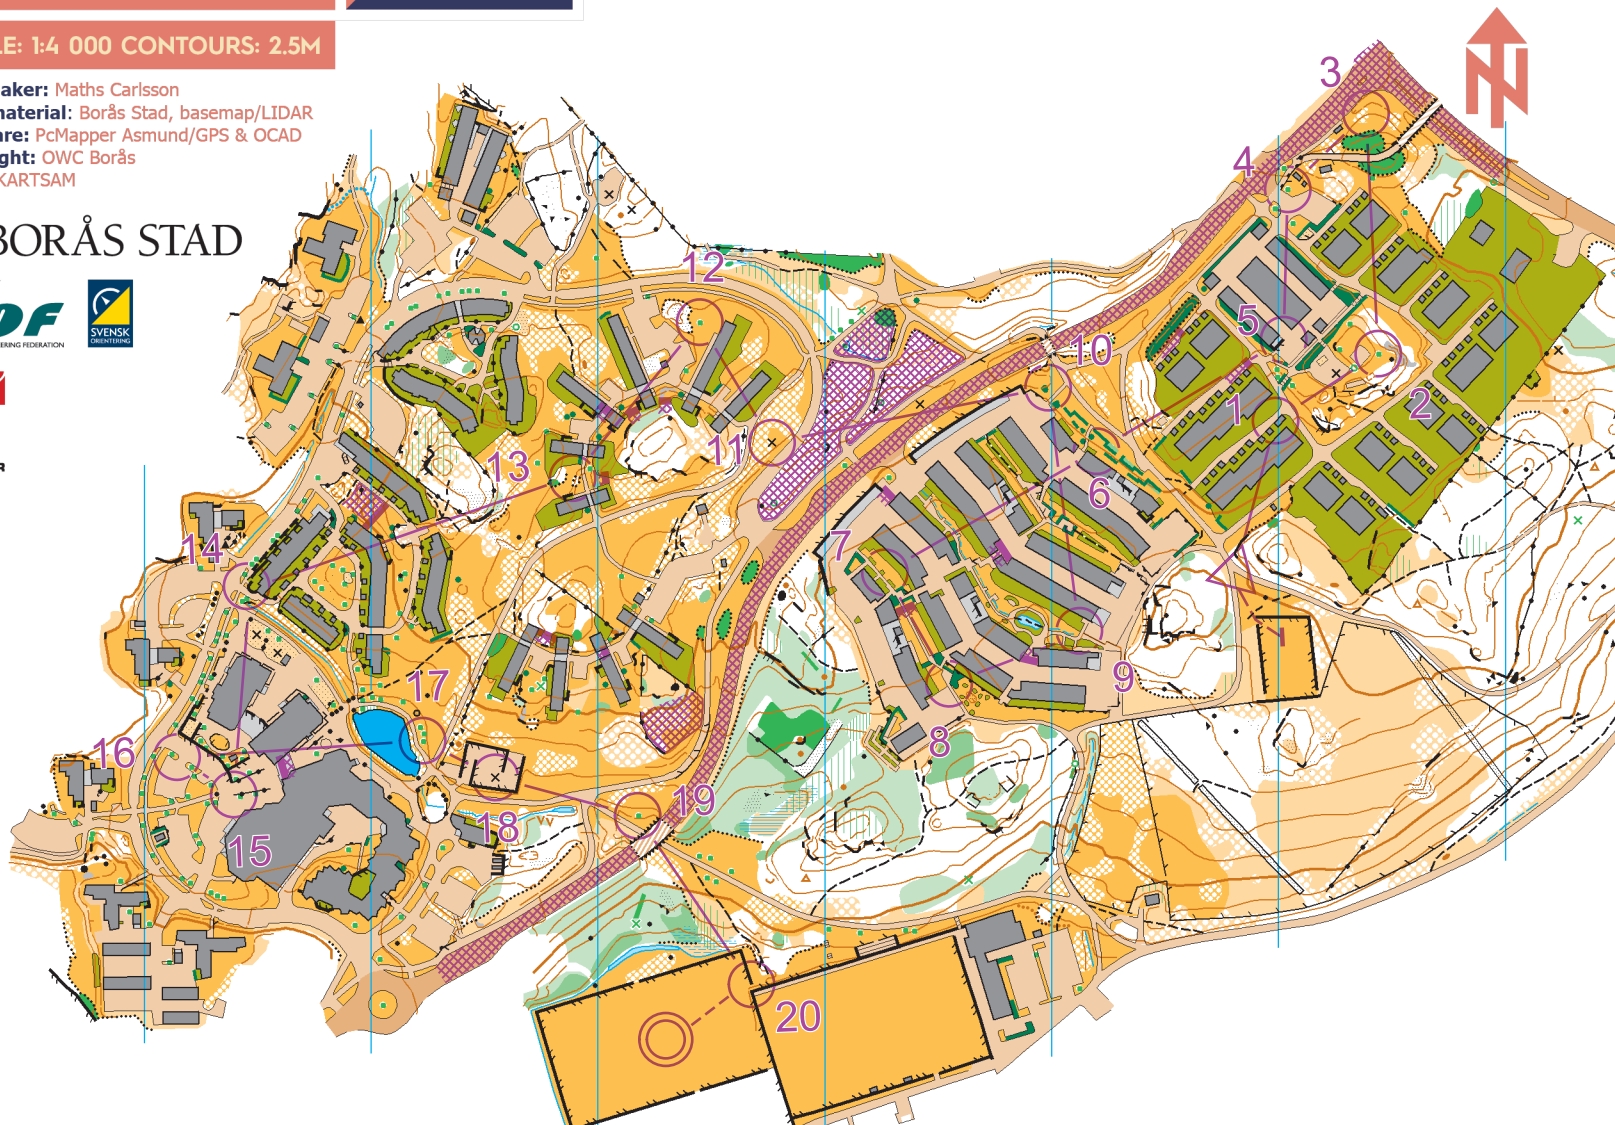

KNOCK-OUT SPRINT

QUALIFICATIONS

28 MAY 2022

HESTRA PARKSTAD, BORÅS

SCALE: 1:4 000 CONTOURS: 2.5M

Map maker: Maths Carlsson
 Base material: Borås Stad, basemap/LIDAR
 Software: PcMapper Asmund/GPS & OCAD
 Copyright: OWC Borås
 Print: KARTSAM

ORIENTEERING WORLD CUP

May 26-29 2022
SWEDEN

BORÅS

 BORÅS STAD

WCO Borås 2022 KO Qual				
Men 1	2,5 km			
--- 40 m --->△				
▷		◇		⌂
1	164	↑	■	○
2	184	△		○
3	186	⌂		○
4	171		△	○
5	167	↗		↗
6	187	↓	⊠	⊥
7	172		⊠	>
8	170		⊠	<
9	153	↑	⊠	∨
10	154	↖	⊠	○
11	155	×		○
12	163	△		○
13	175	⌂		○
14	162		◇	○
15	185	↓	↗	⊥
16	176		◇	○
17	177	↓	△	○
18	160	×		○
19	181	△		○
20	200	↗		⊥
○ --- 50 m --->⊙				

Men 1

KNOCK-OUT SPRINT

QUALIFICATIONS

28 MAY 2022

HESTRA PARKSTAD, BORÅS

SCALE: 1:4 000 CONTOURS: 2.5M

Map maker: Maths Carlsson
 Base material: Borås Stad, basemap/LIDAR
 Software: PcMapper Asmund/GPS & OCAD
 Copyright: OWC Borås
 Print: KARTSAM