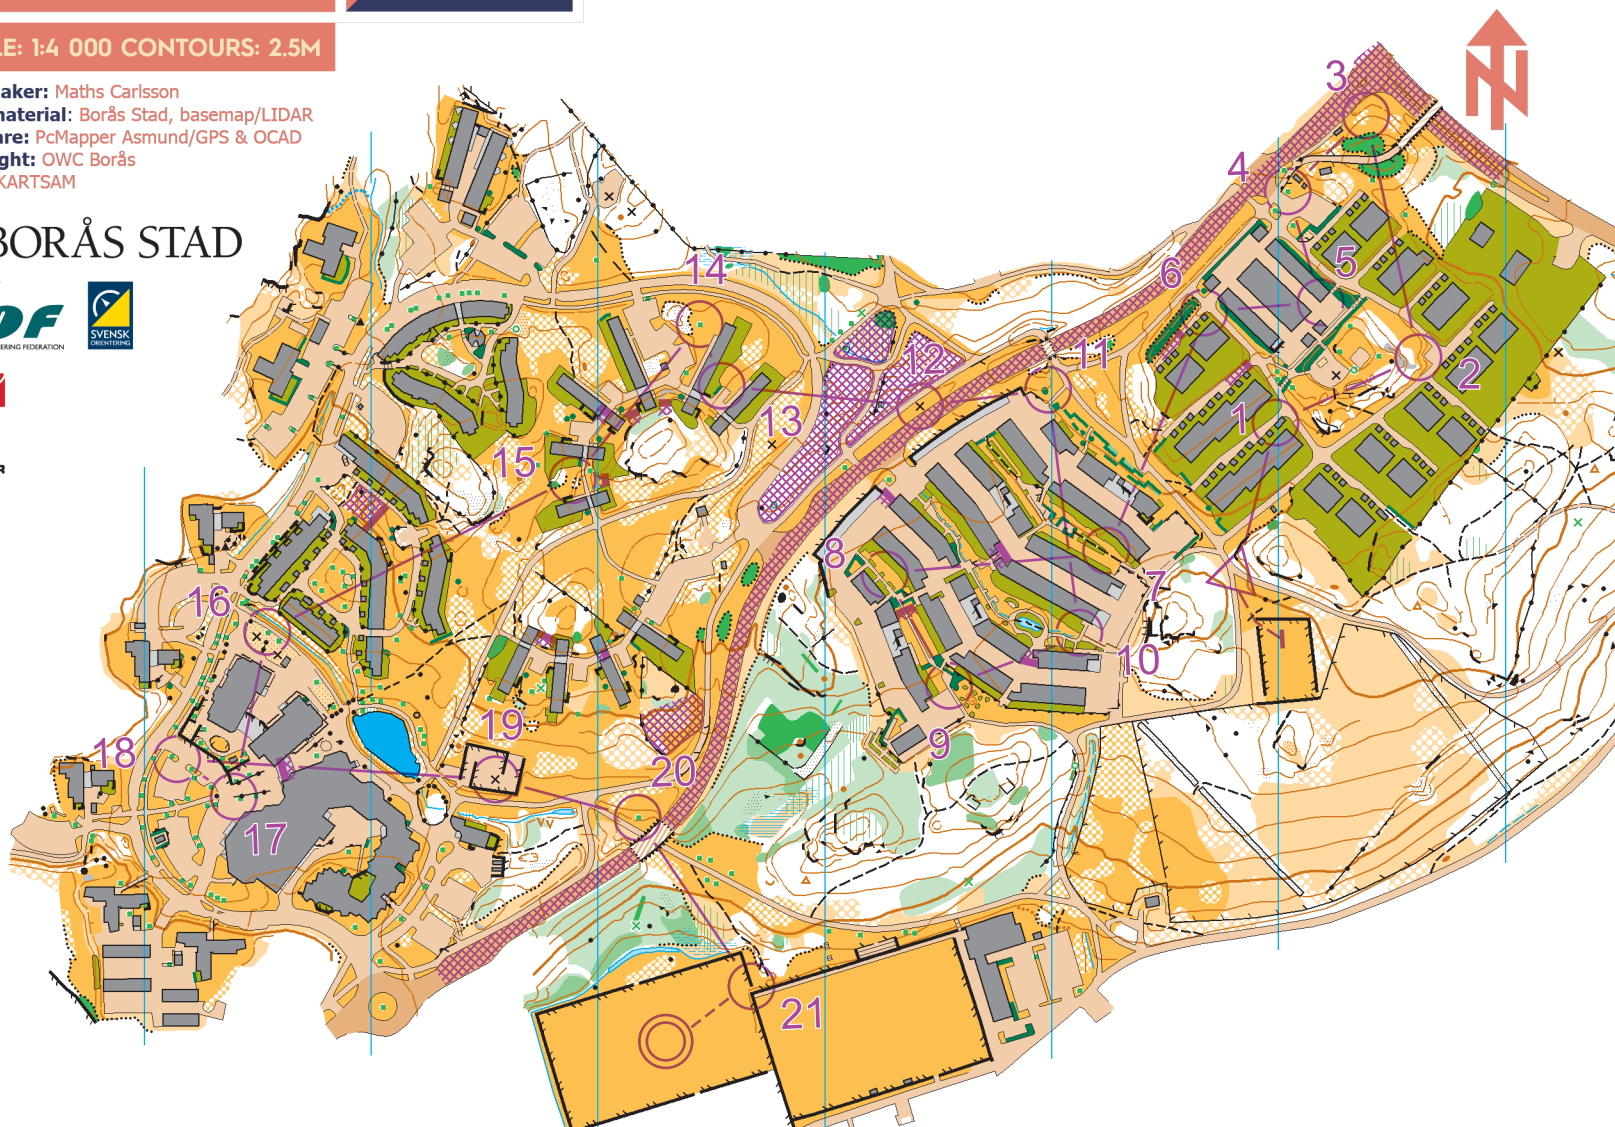

KNOCK-OUT SPRINT

QUALIFICATIONS

28 MAY 2022

HESTRA PARKSTAD, BORÅS

SCALE: 1:4 000 CONTOURS: 2.5M

Map maker: Maths Carlsson
Base material: Borås Stad, basemap/LIDAR
Software: PcMapper Asmund/GPS & OCAD
Copyright: OWC Borås
Print: KARTSAM

ORIENTEERING WORLD CUP

May 26-29 2022
SWEDEN

BORÅS

BORÅS STAD

WCO Borås 2022 KO Qual					
Men 3		2,6 km			
--- 40 m --->△					
▷		◇		⌘	
1	164	↑	■		○
2	165		∩	∩	∥
3	186		⌘		○
4	171	∥∥	△		○
5	151	↑	■		∨
6	183		■		∧
7	173	∥∥	⊠		○
8	172	∥∥	⊠		>
9	170	∥∥	⊠		<
10	153	↑	⊠		∨
11	154	↖	⊠		○
12	174		×		○
13	157		⊠		∩
14	163		△		○
15	175		⌘		○
16	159	↖	△		○
17	185	↓	↗		∩
18	176	∥∥	◇		○
19	160		×		○
20	181		△		○
21	200		↖		∩
○ --- 50 m --->⊙					

Men 3