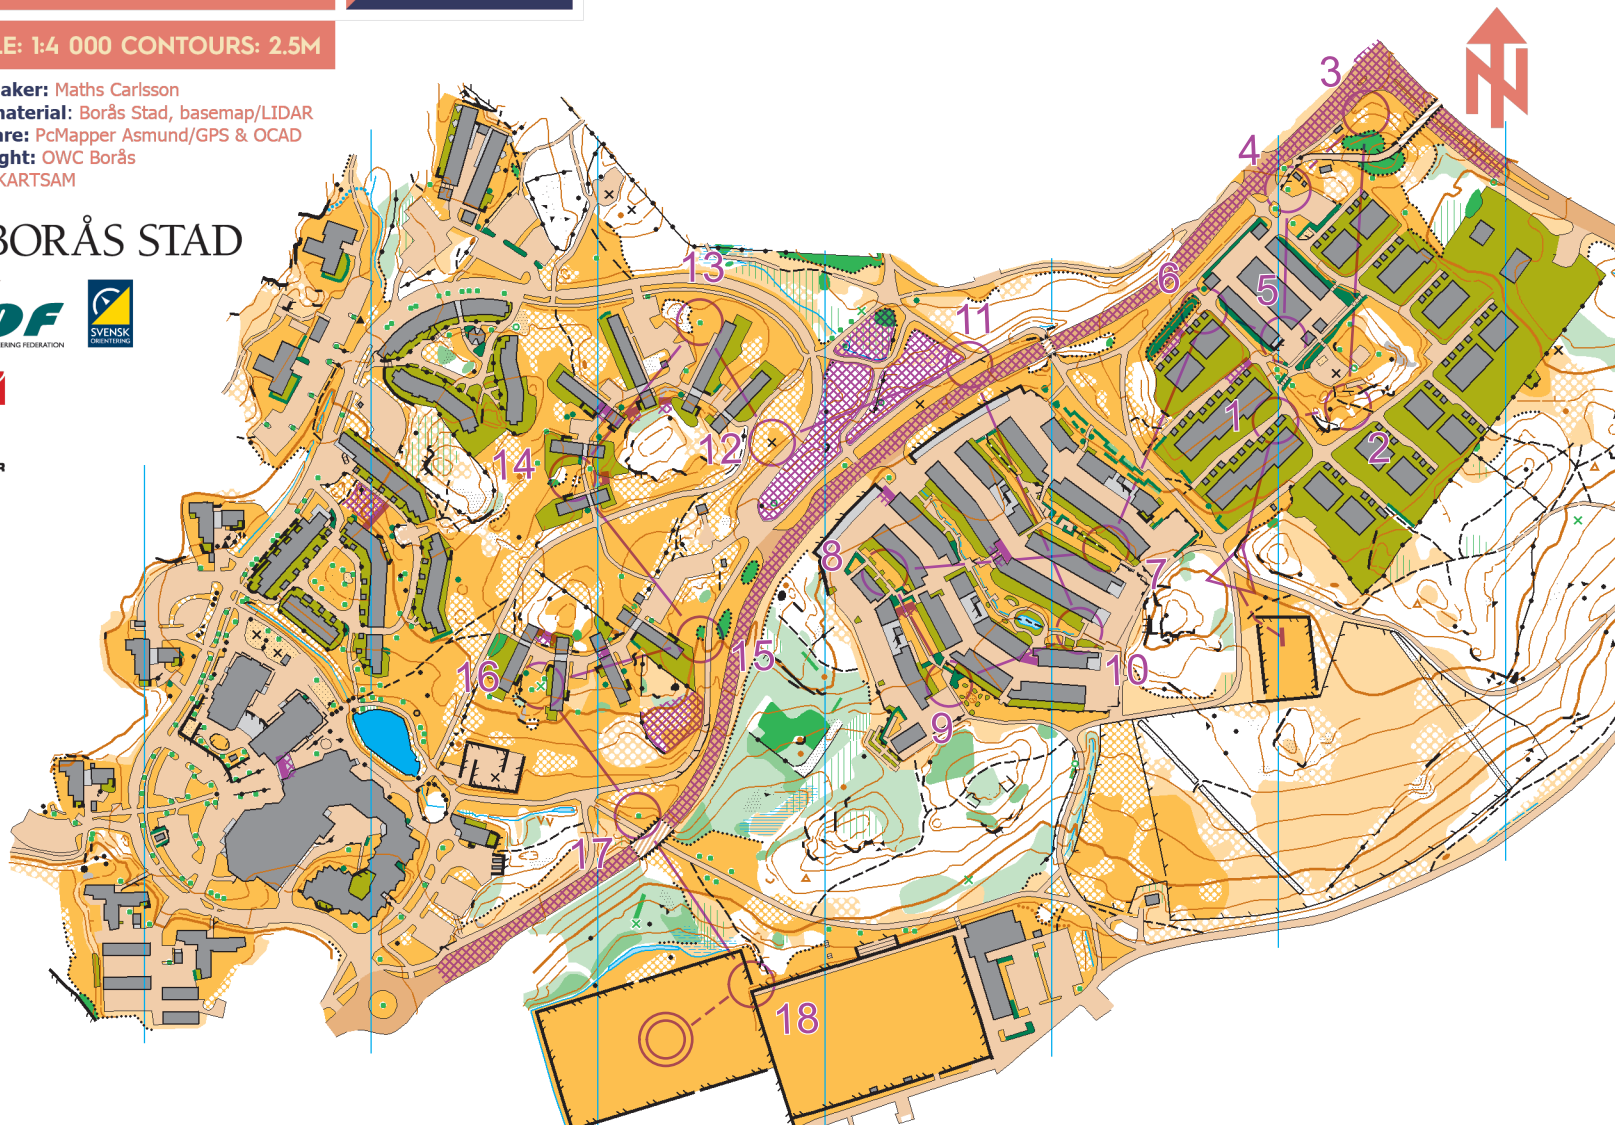

Men 3

KNOCK-OUT SPRINT

QUALIFICATIONS

28 MAY 2022

HESTRA PARKSTAD, BORÅS

SCALE: 1:4 000 CONTOURS: 2.5M

Map maker: Maths Carlsson
 Base material: Borås Stad, basemap/LIDAR
 Software: PcMapper Asmund/GPS & OCAD
 Copyright: OWC Borås
 Print: KARTSAM

Women 1

KNOCK-OUT SPRINT

QUALIFICATIONS

28 MAY 2022

HESTRA PARKSTAD, BORÅS

SCALE: 1:4 000 CONTOURS: 2.5M

Map maker: Maths Carlsson
 Base material: Borås Stad, basemap/LIDAR
 Software: PcMapper Asmund/GPS & OCAD
 Copyright: OWC Borås
 Print: KARTSAM

ORIENTEERING WORLD CUP

May 26-29 2022
SWEDEN

BORÅS

 BORÅS STAD

WCO Borås 2022 KO Qual				
Women 2	2,2 km			
---		40 m	→△	
▷		◇		⌂
1	164 ↑	■		○
2	168	⌂		⌂
3	186	⌂		○
4	171	⌂		○
5	167	↗		↗
6	183	■		⌂
7	173	⌂		○
8	172	⌂		>
9	170	⌂		<
10	153 ↑	⌂		∨
11	156	↗		✓
12	155	×		○
13	163	⌂		○
14	175	⌂		○
15	158 ←	⌂		○
16	152	⊗		○
17	181	⌂		○
18	200	↗		⊥
○		50 m		⊗

Women 2

KNOCK-OUT SPRINT

QUALIFICATIONS

28 MAY 2022

HESTRA PARKSTAD, BORÅS

SCALE: 1:4 000 CONTOURS: 2.5M

Map maker: Maths Carlsson
 Base material: Borås Stad, basemap/LIDAR
 Software: PcMapper Asmund/GPS & OCAD
 Copyright: OWC Borås
 Print: KARTSAM