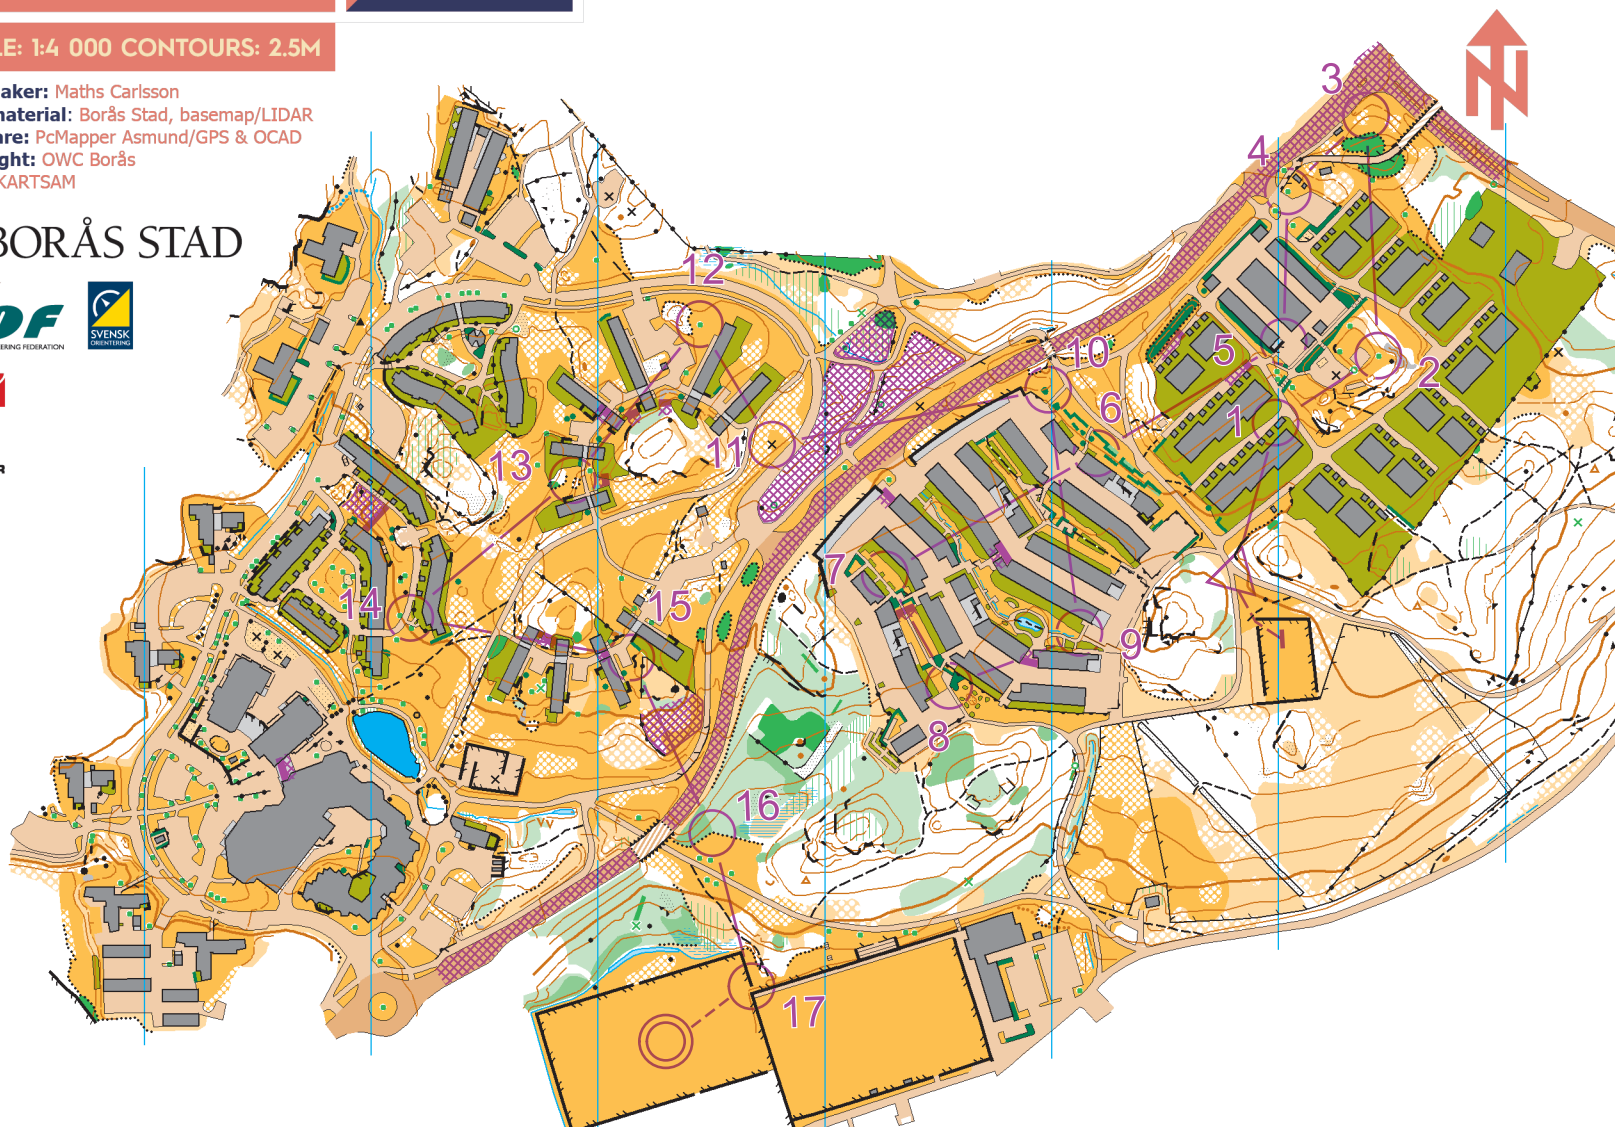

KNOCK-OUT SPRINT

QUALIFICATIONS

28 MAY 2022

HESTRA PARKSTAD, BORÅS

SCALE: 1:4 000 CONTOURS: 2.5M

Map maker: Maths Carlsson
Base material: Borås Stad, basemap/LIDAR
Software: PcMapper Asmund/GPS & OCAD
Copyright: OWC Borås
Print: KARTSAM

ORIENTEERING WORLD CUP

May 26-29 2022
SWEDEN

BORÅS

BORÅS STAD

WCO Borås 2022 KO Qual				
Women 1	2,2 km			
--- 40 m --->△				
▷		◇		⌂
1	164	↑	■	○
2	184	△		○
3	186	⌂		○
4	171	||	△	○
5	167	↗		↗
6	187	↓	⊠	⊥
7	172	||	⊠	>
8	170	||	⊠	<
9	153	↑	⊠	∨
10	154	↖	⊠	○
11	155	×		○
12	163	△		○
13	175	⌂		○
14	182	↗	◇	○
15	179	↓	≡	
16	180	◇		^
17	200	↗		⊥
○ --- 50 m --->⊙				

Women 1