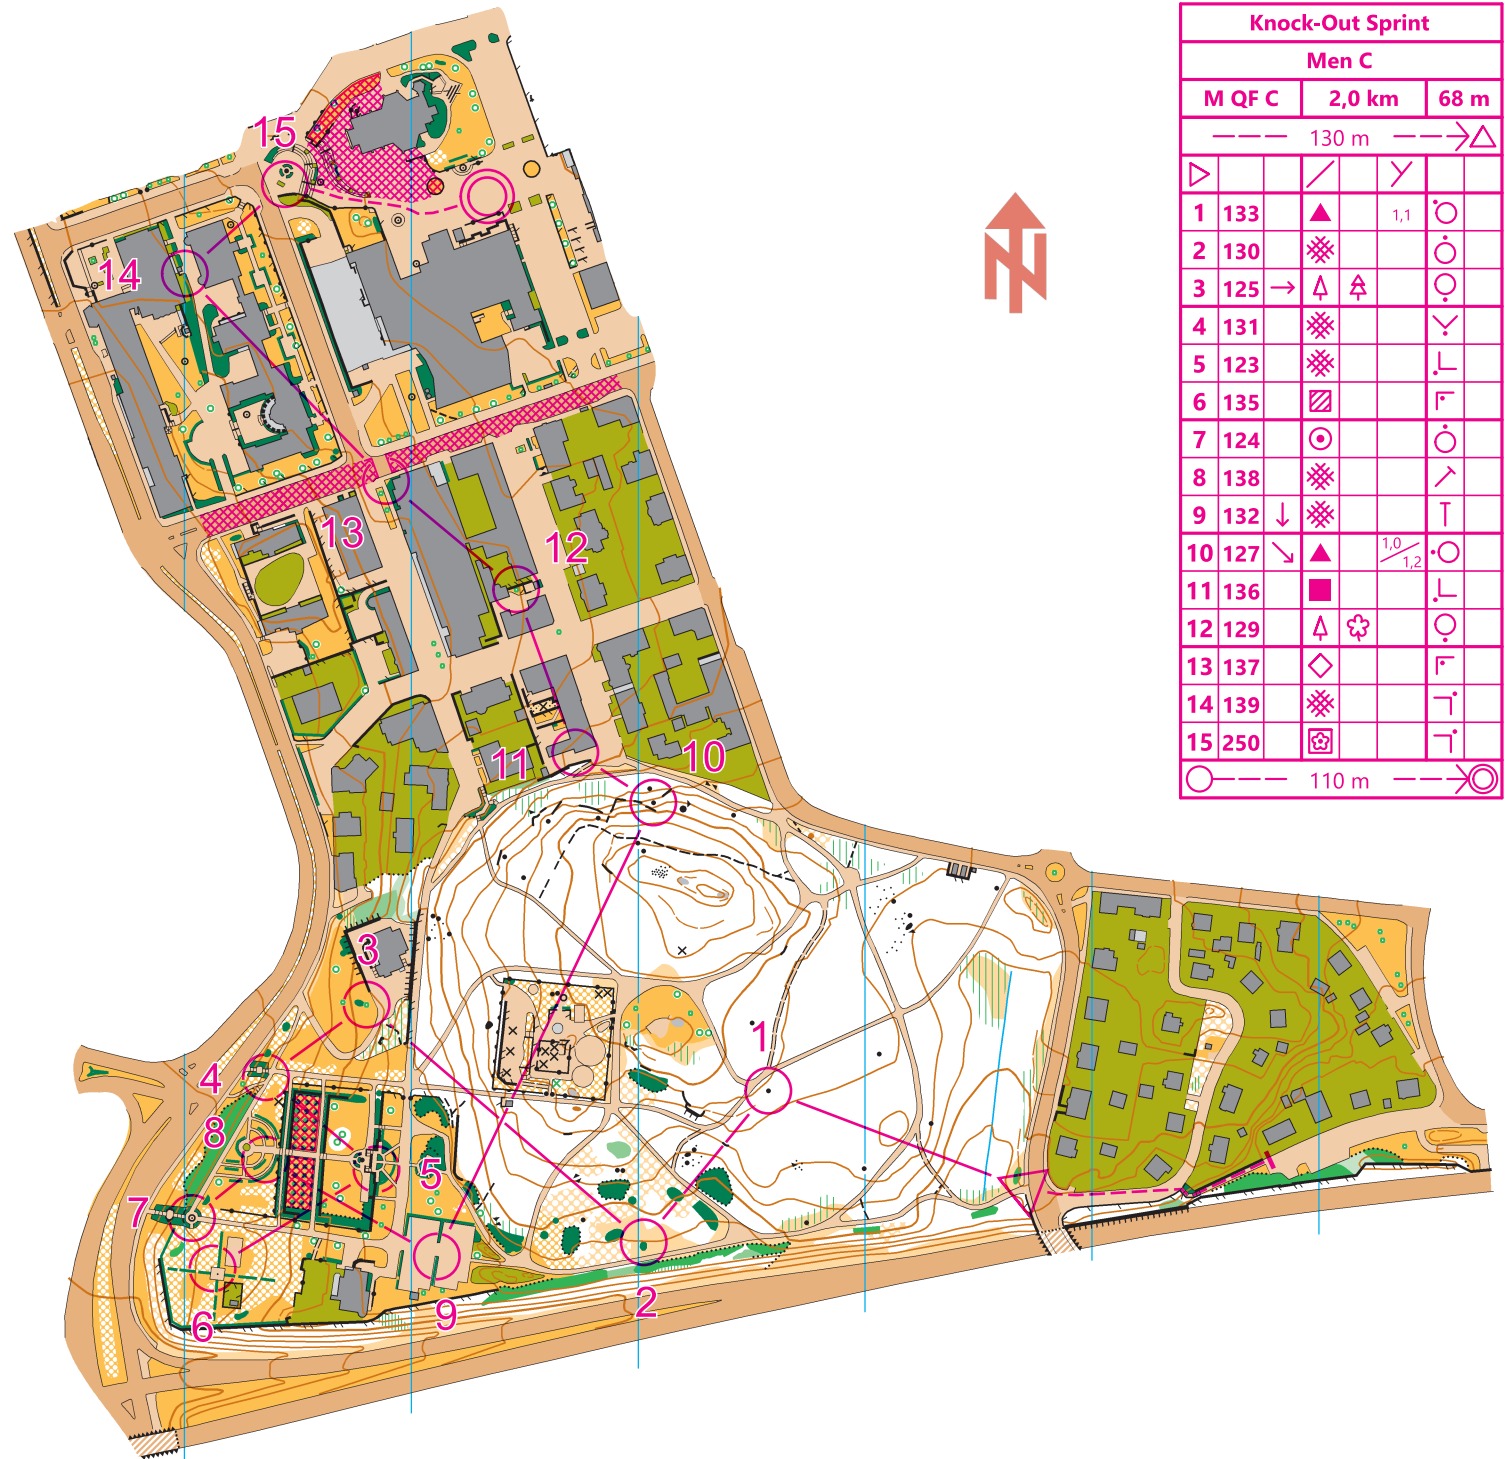

ORIENTEERING WORLD CUP

May 26-29 2022
SWEDEN

BORÅS

KNOCK-OUT SPRINT

QUARTER-FINALS

28 MAY 2022

ANNELUNDSPARKEN, BORÅS

SCALE: 1:4 000 CONTOURS: 2M

Map maker: Maths Carlsson

Base material: Borås Stad, basemap/LIDAR

Software: PcMapper Asmund/GPS & OCAD

Copyright: OWC Borås

Print: KARTSAM

Knock-Out Sprint					
Men C					
M	QF	C	2,0 km	68 m	
			130 m		→△
1	133	▲	1,1	○	
2	130	⊗		○	
3	125	→ △ ▲		○	
4	131	⊗		∨	
5	123	⊗		L	
6	135	▨		F	
7	124	◎		○	
8	138	⊗		∕	
9	132	↓ ⊗		T	
10	127	∨ ▲	1,0 1,2	○	
11	136	■		L	
12	129	▲ ⊗		○	
13	137	◇		F	
14	139	⊗		T	
15	250	⊗		T	

○ — 110 m — ⊗