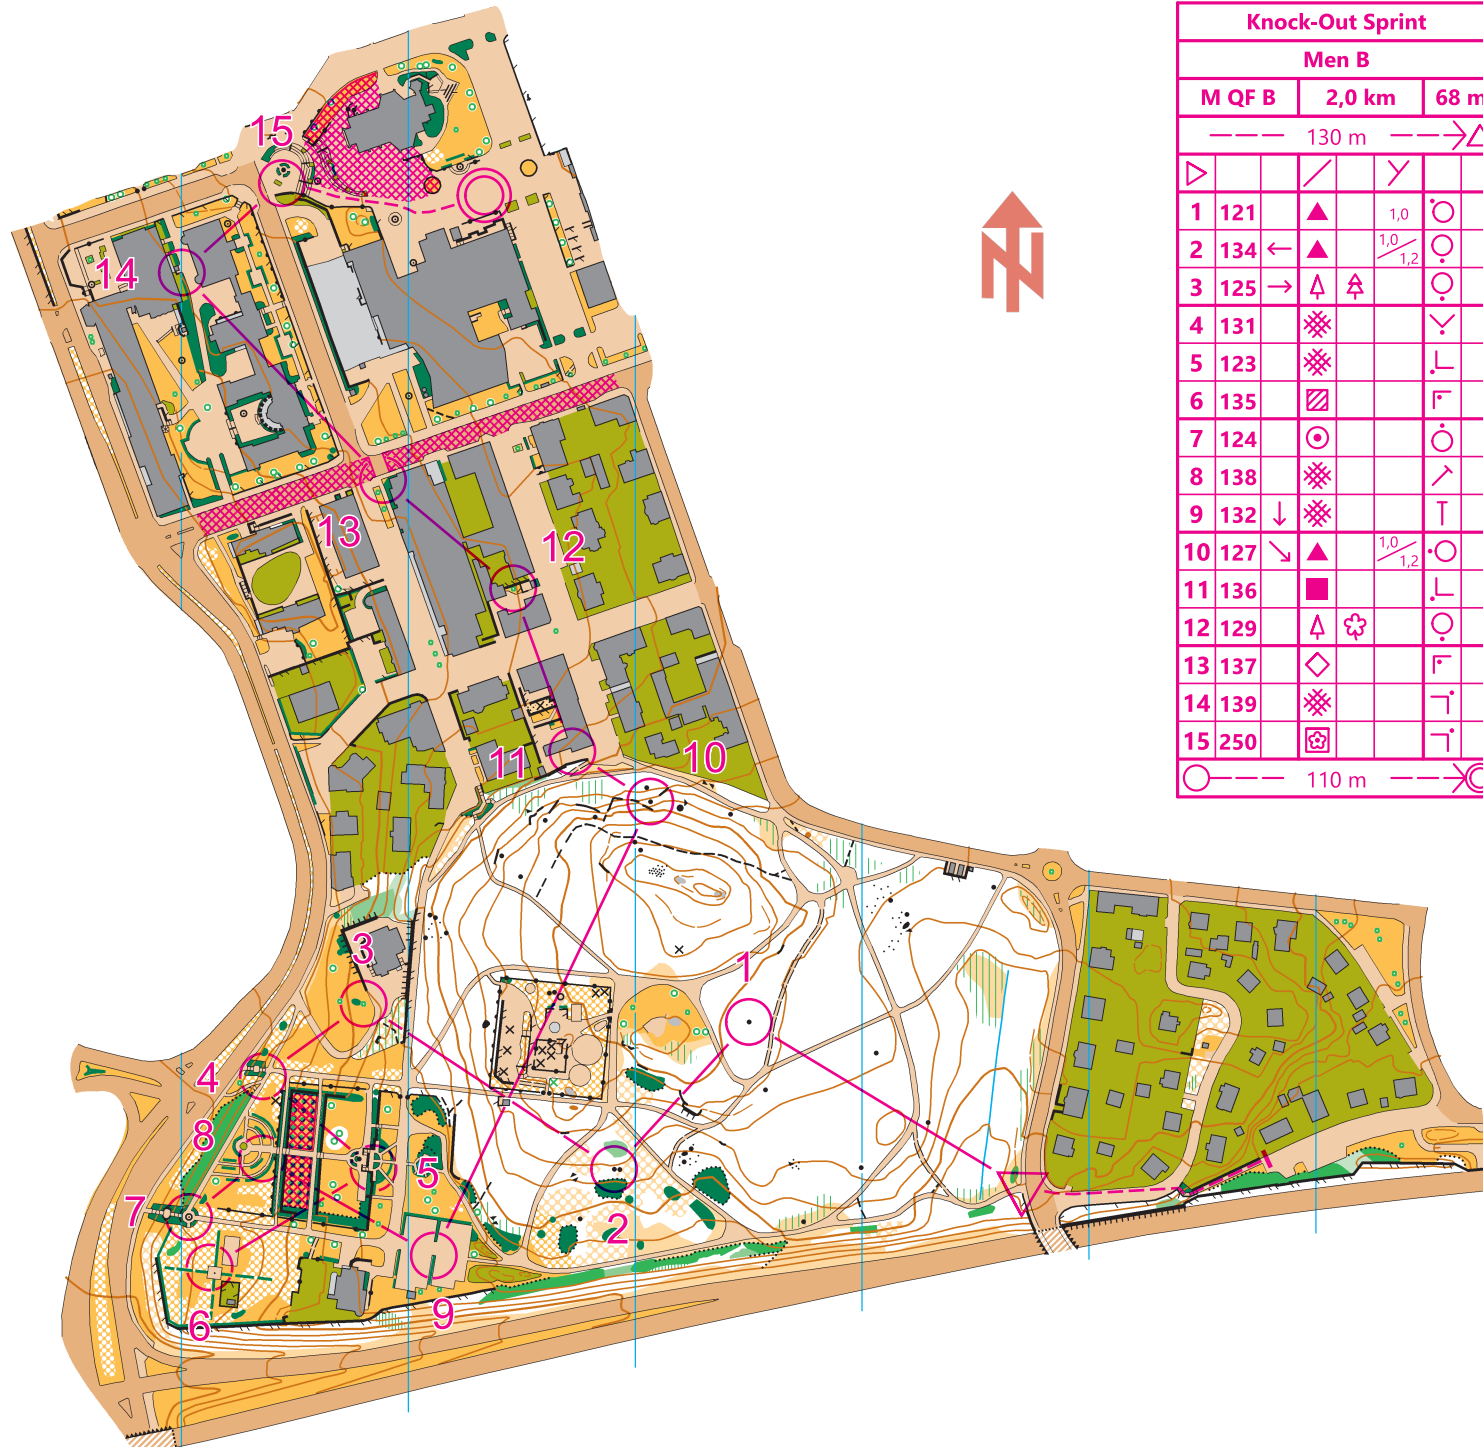

ORIENTEERING WORLD CUP

May 26-29 2022
SWEDEN

BORÅS

KNOCK-OUT SPRINT

QUARTER-FINALS

28 MAY 2022

ANNELUNDSPARKEN, BORÅS

SCALE: 1:4 000 CONTOURS: 2M

Map maker: Maths Carlsson
Base material: Borås Stad, basemap/LIDAR
Software: PcMapper Asmund/GPS & OCAD
Copyright: OWC Borås
Print: KARTSAM

Knock-Out Sprint					
Men B					
M	QF	B	2,0 km	68 m	
			130 m		→△
1	121	▲	1,0	○	
2	134	←▲	1,0 1,2	○	
3	125	→▲		○	
4	131	⊗		∨	
5	123	⊗		└	
6	135	⊗		┌	
7	124	⊙		○	
8	138	⊗		∕	
9	132	↓		┌	
10	127	↘▲	1,0 1,2	○	
11	136	■		└	
12	129	▲	⊗	○	
13	137	◇		┌	
14	139	⊗		└	
15	250	⊗		└	
			110 m		→○