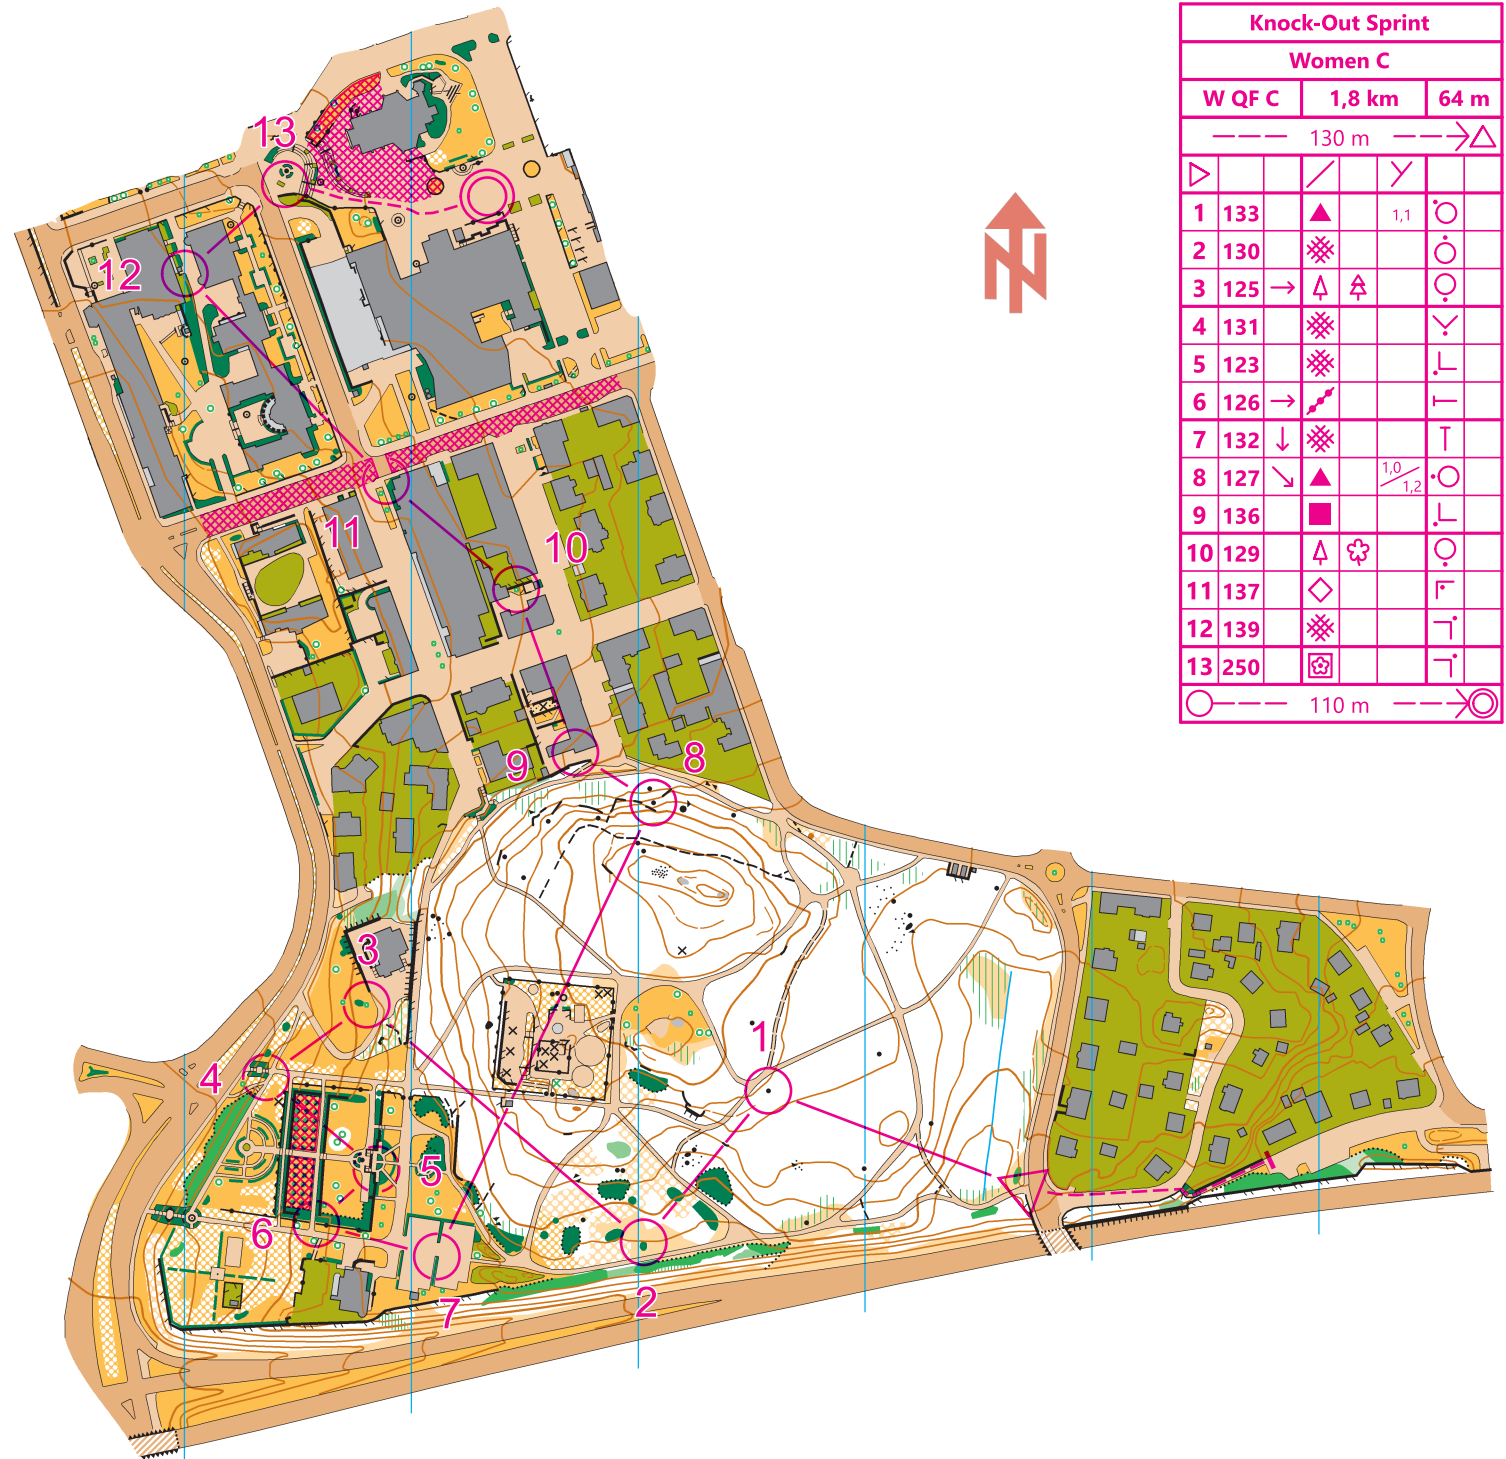

○ — 110 m — ⊗

ORIENTEERING WORLD CUP

May 26-29 2022
SWEDEN

BORÅS

KNOCK-OUT SPRINT

QUARTER-FINALS

28 MAY 2022

ANNELUNDSPARKEN, BORÅS

BORÅS

KNOCK-OUT SPRINT

QUARTER-FINALS

28 MAY 2022

ANNELUNDSPARKEN, BORÅS

SCALE: 1:4 000 CONTOURS: 2M

Map maker: Maths Carlsson

Base material: Borås Stad, basemap/LIDAR

Software: PcMapper Asmund/GPS & OCAD

Copyright: OWC Borås

Print: KARTSAM

ORIENTEERING WORLD CUP

May 26-29 2022
SWEDEN

BORÅS

KNOCK-OUT SPRINT

QUARTER-FINALS

28 MAY 2022

ANNELUNDSPARKEN, BORÅS

SCALE: 1:4 000 CONTOURS: 2M

Map maker: Maths Carlsson

Base material: Borås Stad, basemap/LIDAR

Software: PcMapper Asmund/GPS & OCAD

Copyright: OWC Borås

Print: KARTSAM