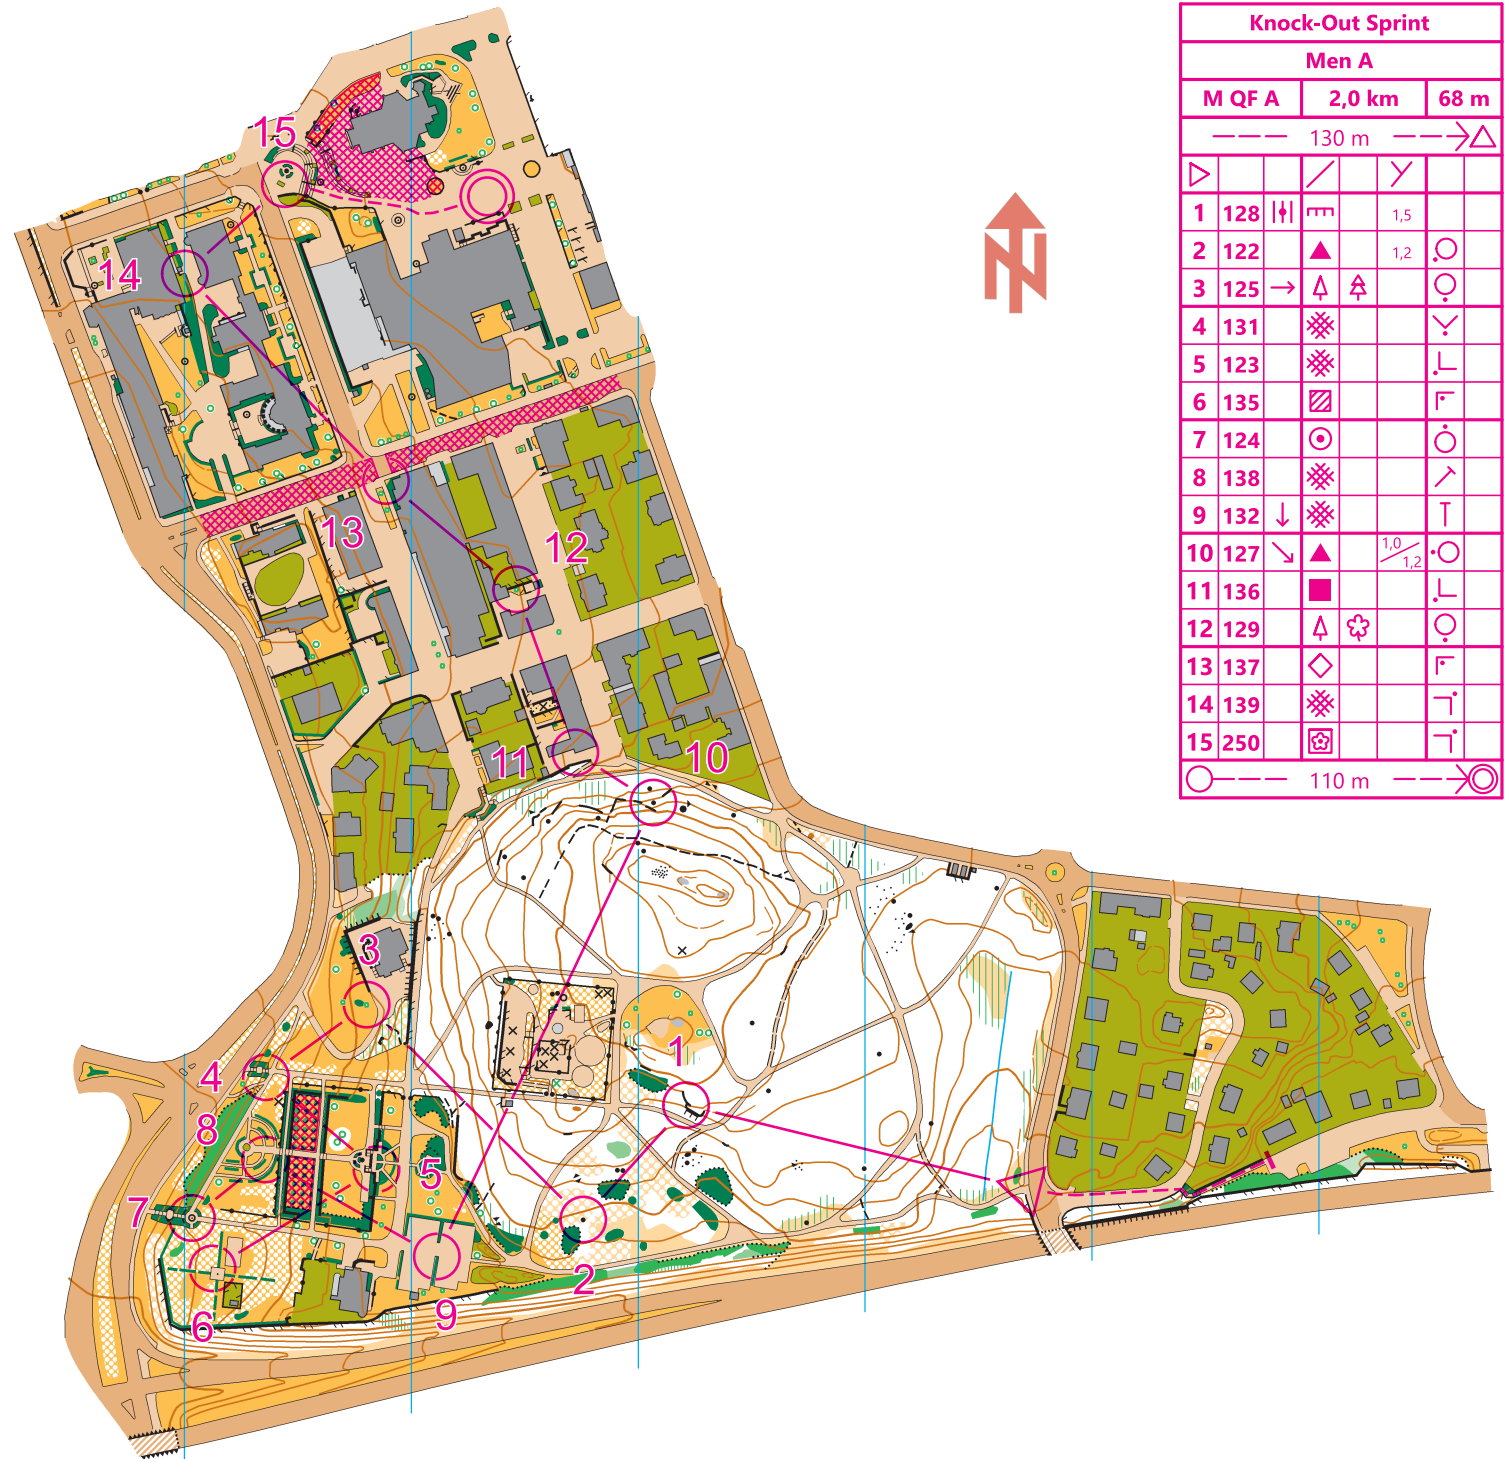

ORIENTEERING WORLD CUP

May 26-29 2022
SWEDEN

BORÅS

KNOCK-OUT SPRINT

QUARTER-FINALS

28 MAY 2022

ANNELUNDSPARKEN, BORÅS

SCALE: 1:4 000 CONTOURS: 2M

Map maker: Maths Carlsson

Base material: Borås Stad, basemap/LIDAR

Software: PcMapper Asmund/GPS & OCAD

Copyright: OWC Borås

Print: KARTSAM

Knock-Out Sprint					
Men A					
M	QF	A	2,0 km	68 m	
			130 m		→△
1	128	|||	▨	1,5	
2	122	▲		1,2	○
3	125	→	△		○
4	131	※			∨
5	123	※			L
6	135	▨			F
7	124	◎			○
8	138	※			∕
9	132	↓	※		T
10	127	∨	▲	1,0 1,2	○
11	136	■			L
12	129	△	☼		○
13	137	◇			F
14	139	※			T
15	250	☼			T
			110 m		→○