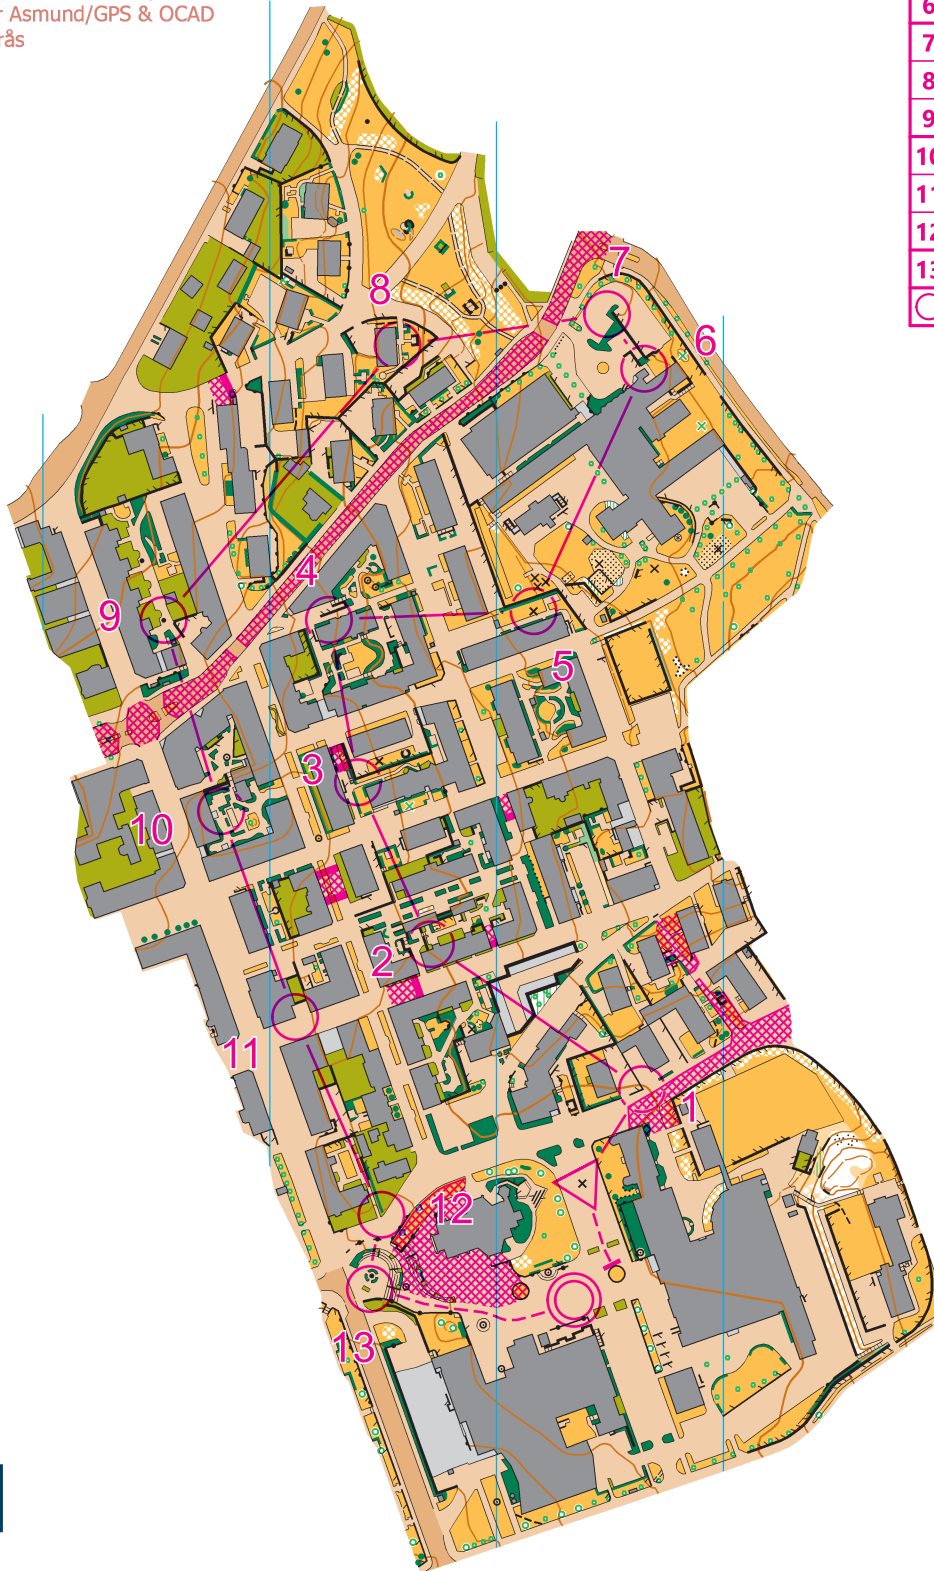

KNOCK-OUT SPRINT

SEMI-FINALS

28 MAY 2022

LUGNET, BORÅS

SCALE: 1:4 000 CONTOURS: 2M

Map maker: Maths Carlsson
Base material: Borås Stad, basemap/LIDAR
Software: PcMapper Asmund/GPS & OCAD
Copyright: OWC Borås
Print: KARTSAM

ORIENTEERING WORLD CUP

May 26-29 2022
SWEDEN

BORÅS

Knock-Out Sprint				
Men A				
M	SFA	2,0 km	20 m	
		40 m	→△	
▷		×		
1	111	↗		▷
2	115	↑↑	⊠	└
3	113	↑	◇	└
4	109	←	■	└
5	105	×		○
6	112	■		↖
7	116	⊠		◁
8	104	◇		○
9	110	▲	1,0	○
10	106	▨		└
11	118	■		└
12	117	⊠		∨
13	250	⊠		└
		○	110 m	→○

BORÅS STAD

KNOCK-OUT SPRINT

SEMI-FINALS

28 MAY 2022

LUGNET, BORÅS

SCALE: 1:4 000 CONTOURS: 2M

Map maker: Maths Carlsson
Base material: Borås Stad, basemap/LIDAR
Software: PcMapper Asmund/GPS & OCAD
Copyright: OWC Borås
Print: KARTSAM

ORIENTEERING WORLD CUP

May 26-29 2022
SWEDEN

BORÅS

Knock-Out Sprint				
Men B				
M	SF	B	2,0 km	20 m
			40 m	→△
▷		×		
1	111	↗		▷
2	115		⊗	└
3	108	×		○
4	102	↘	⊙	○
5	105	×		○
6	112	■		^
7	116	⊗		<
8	104	◇		○
9	110	▲	1,0	○
10	106	▨		└
11	118	■		└
12	117	⊗		∨
13	250	⊗		└
			110 m	→○